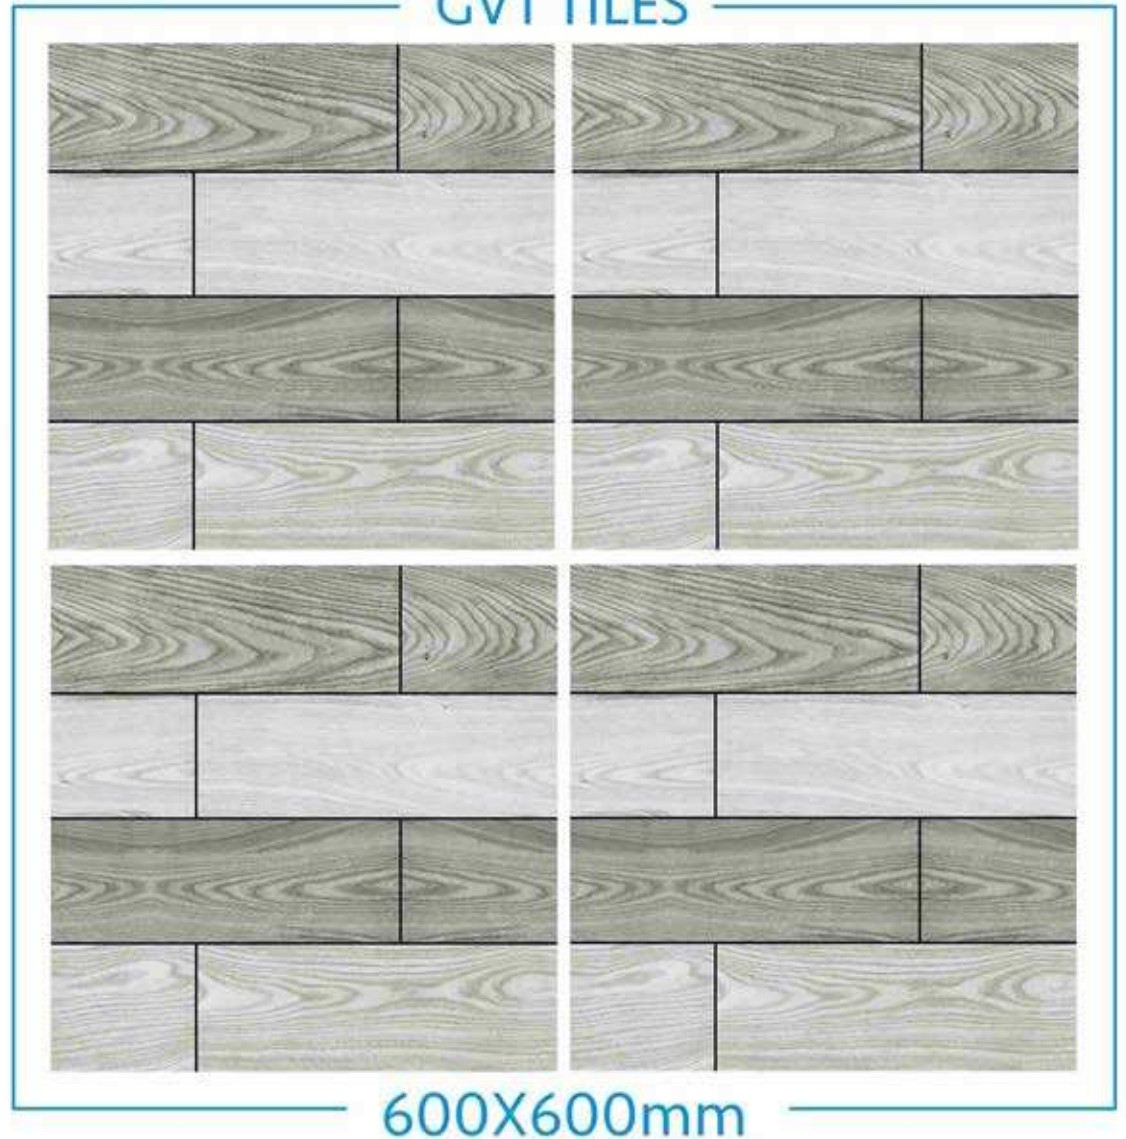

DIGITAL RUSTIC PUNCH SERIES

GVT TILES

600X600mm