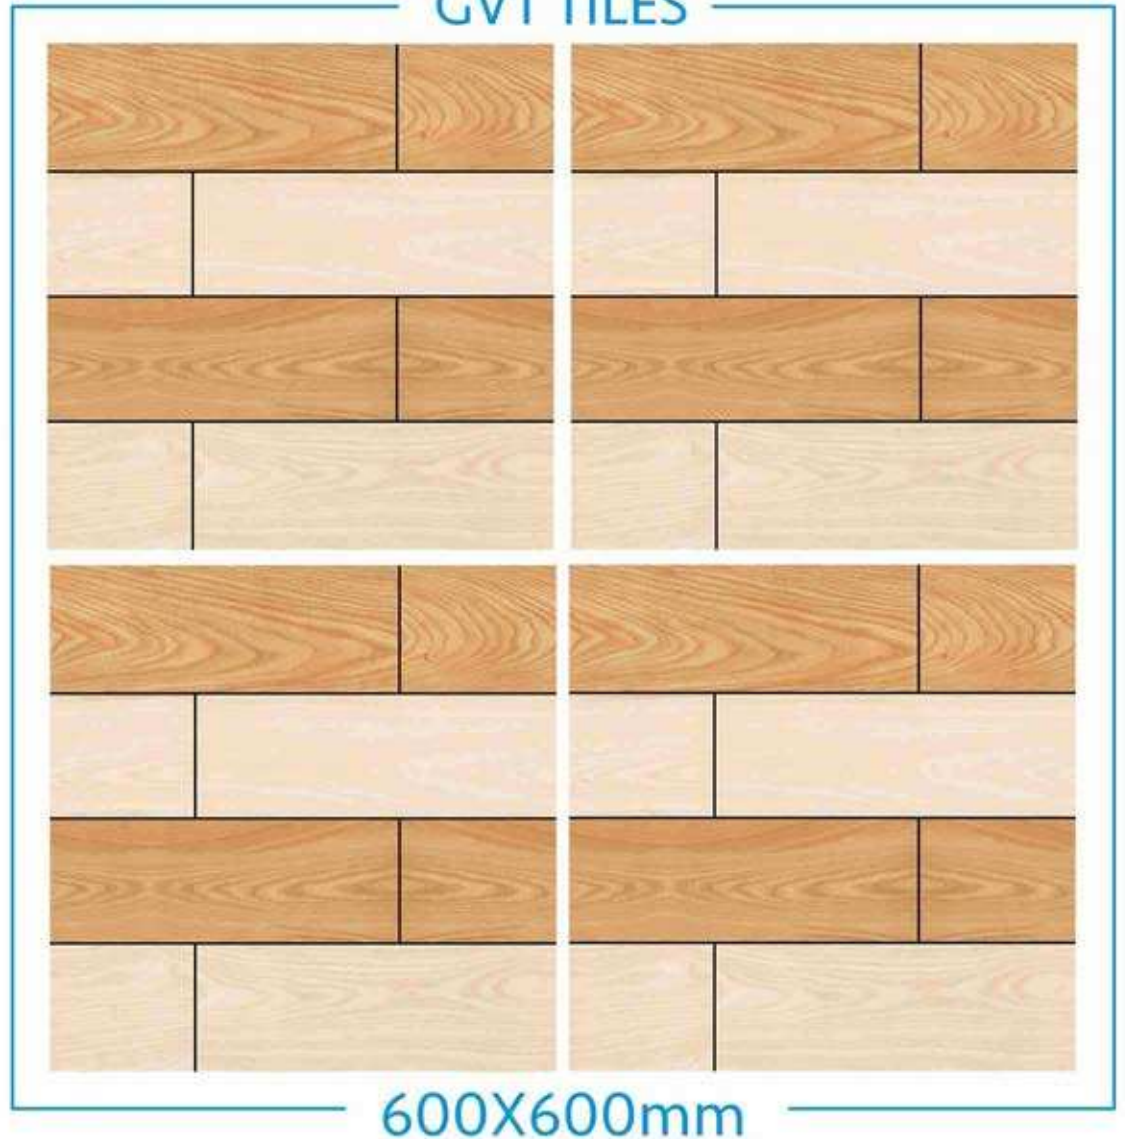

DIGITAL RUSTIC PUNCH SERIES

GVT TILES

600X600mm