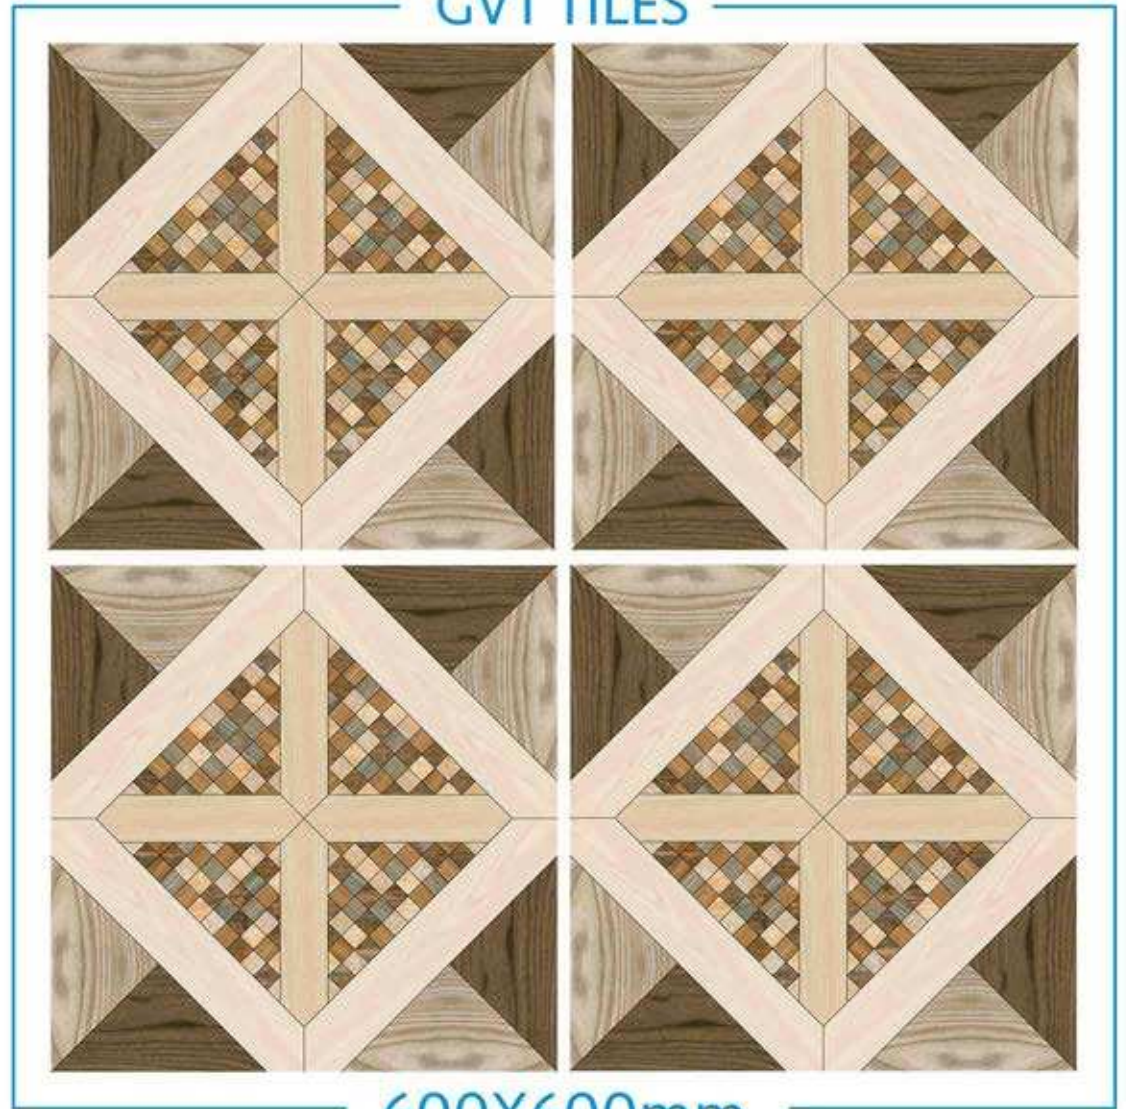

DIGITAL RUSTIC PUNCH SERIES

GVT TILES

600X600mm