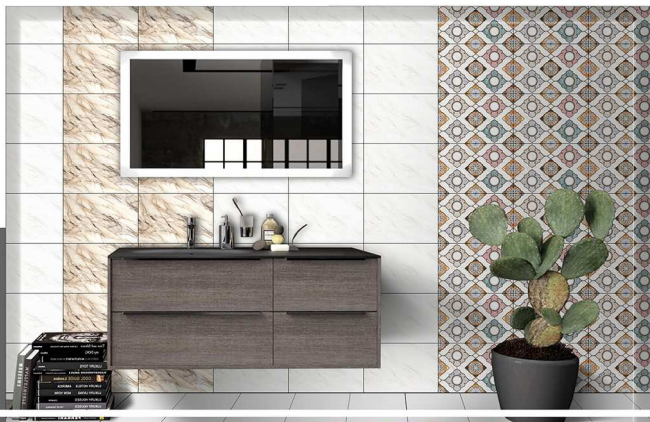

HL-1

DK

www.ncraze.com

375X250MM
GLOSSY

NCRAZETM
World of X'clusive Tiles

Exclusive Digital Wall Tiles

Floor Available in Dark tile
375x250mm Matt
(Anti Skid Punch)

486