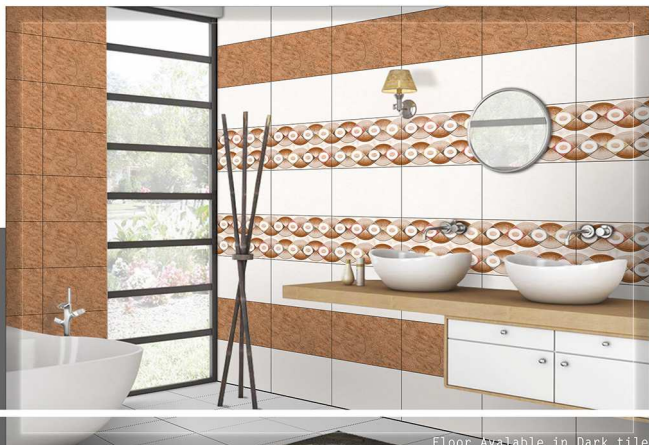

375X250MM
GLOSSY

NCRAZE™
World of X'clusive Tiles

Exclusive Digital Wall Tiles

480

Floor Available in Dark tile
375x250mm Matt
(Anti Skid Punch)