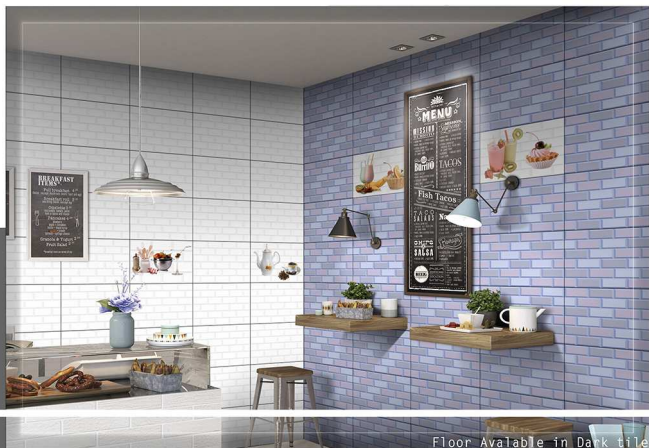

375X250MM
GLOSSY

NCRAZE™
World of X'clusive Tiles

Exclusive Digital Wall Tiles

472

Floor Available in Dark tile
375x250mm Matt
(Anti Skid Punch)