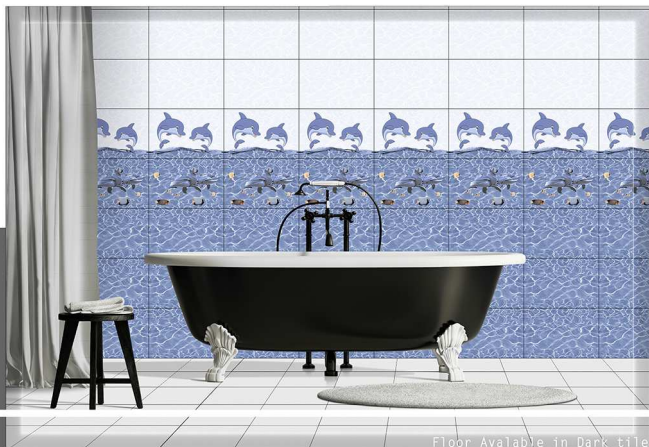

375X250MM
GLOSSY

NCRAZE^{TM}
World of X'clusive Tiles

Exclusive Digital Wall Tiles

Floor Available in Dark tile
375x250mm Matt
(Anti Skid Punch)

498