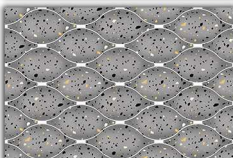

Exclusive Digital Wall Tiles

Floor Available in Dark tile
375x250mm Matt
(Anti Skid Punch)

473

LT

HL-1

DK

www.ncraze.com

375X250MM
GLOSSY