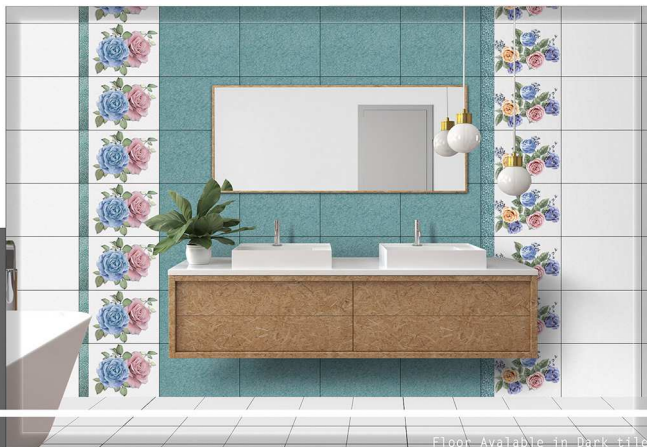

LT

DK

375X250MM
GLOSSY

NCRAZE^{TM}
World of X'clusive Tiles

Exclusive Digital Wall Tiles

Floor Available in Dark tile
375x250mm Matt
(Anti Skid Punch)

499