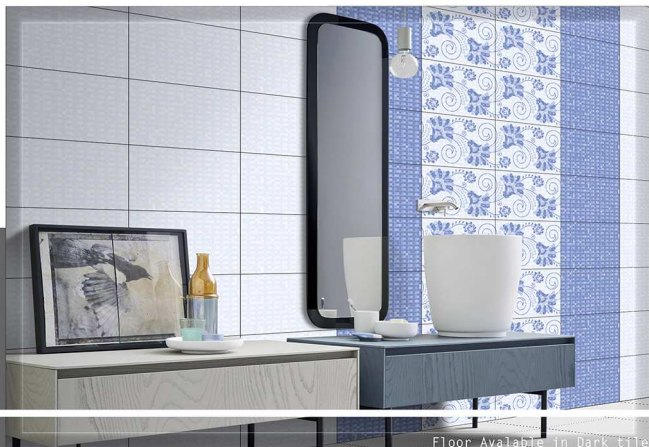

375X250MM
GLOSSY

NCRAZE^{TM}
World of X'clusive Tiles

Exclusive Digital Wall Tiles

476

Floor Available in Dark tile
375x250mm Matt
(Anti Skid Punch)