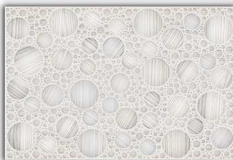

375X250MM
GLOSSY

NCRAZE^{TM}
World of X'clusive Tiles

Exclusive Digital Wall Tiles

470

Floor Available in Dark tile
375x250mm Matt
(Anti Skid Punch)

LT

HL-1

DK

www.ncraze.com