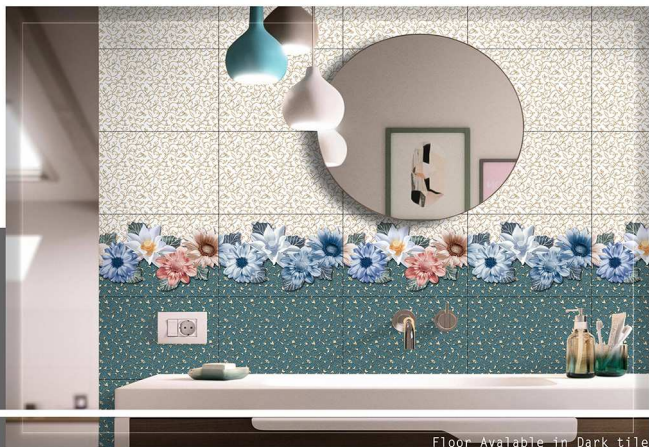

375X250MM
GLOSSY

NCRAZE™
World of X'clusive Tiles

Exclusive Digital Wall Tiles

469

Floor Available in Dark tile
375x250mm Matt
(Anti Skid Punch)