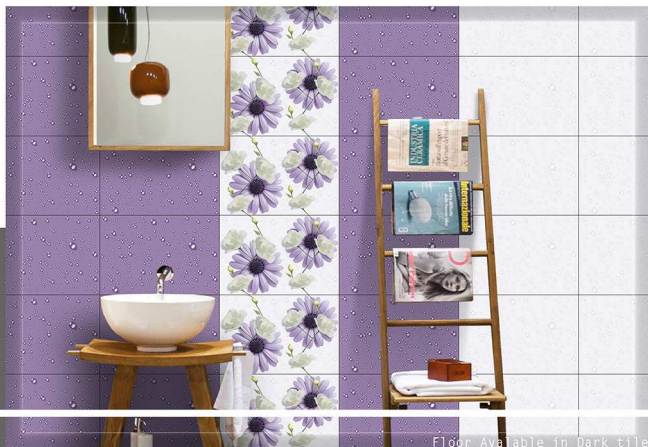

DK

[www.ncraze.com](http://www.ncraze.com)

375X250MM  
GLOSSY

**NCRAZE™**  
World of X'clusive Tiles

Exclusive Digital Wall Tiles

Floor Available in Dark tile  
375x250mm Matt  
(Anti Skid Punch)

468

LT