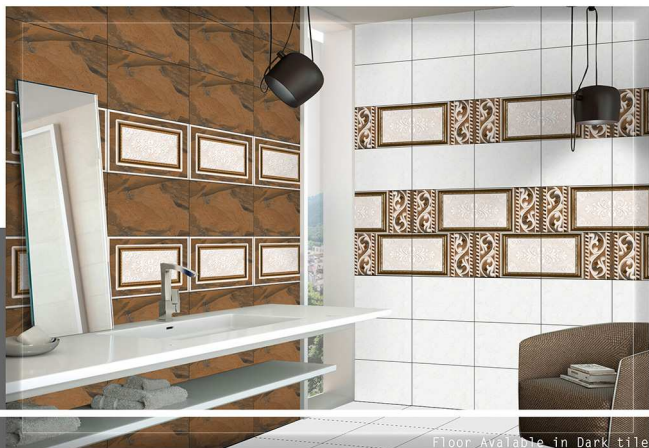

375X250MM
GLOSSY

NCRAZE™
World of X'clusive Tiles

Exclusive Digital Wall Tiles

Floor Available in Dark tile
375x250mm Matt
(Anti Skid Punch)

441