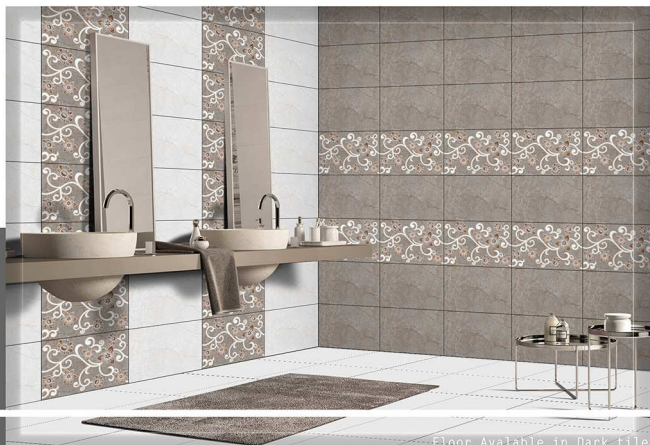

LT

HL-1

DK

[www.ncraze.com](http://www.ncraze.com)

375X250MM  
GLOSSY

**NCRAZE™**  
World of X'clusive Tiles

Exclusive Digital Wall Tiles

Floor Available in Dark tile  
375x250mm Matt  
(Anti Skid Punch)