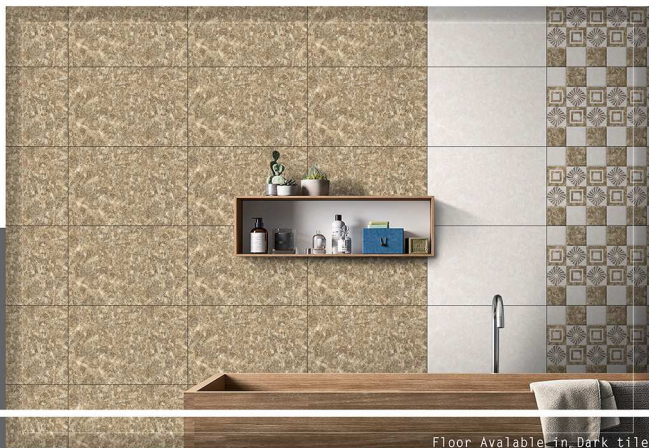

462

HL-1

HL-2

LT

DK

375X250MM  
GLOSSY

**NCRAZE**™  
World of X'clusive Tiles

Exclusive Digital Wall Tiles