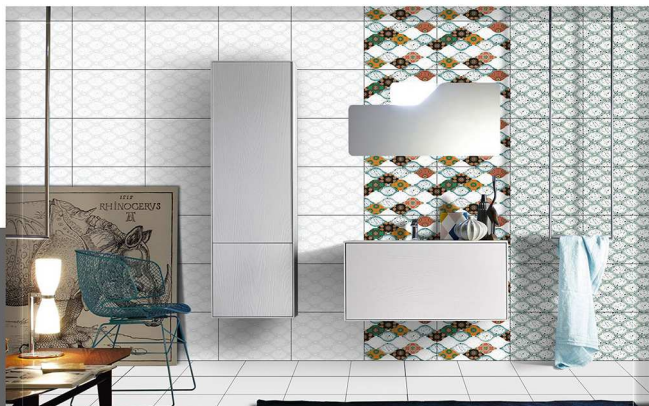

HL-1

DK

[www.ncraze.com](http://www.ncraze.com)

375X250MM  
GLOSSY

**NCRAZE™**  
World of X'clusive Tiles

Exclusive Digital Wall Tiles

Floor Available in Dark tile  
375x250mm Matt  
(Anti Skid Punch)

450