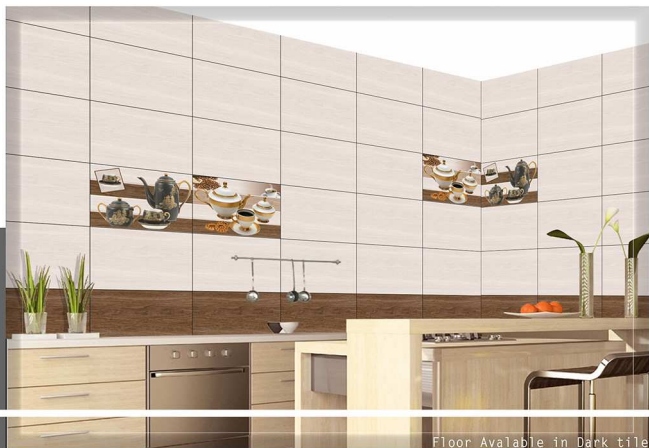

375X250MM
GLOSSY

NCRAZE™
World of X'clusive Tiles

Exclusive Digital Wall Tiles

465

Floor Available in Dark tile
375x250mm Matt
(Anti Skid Punch)