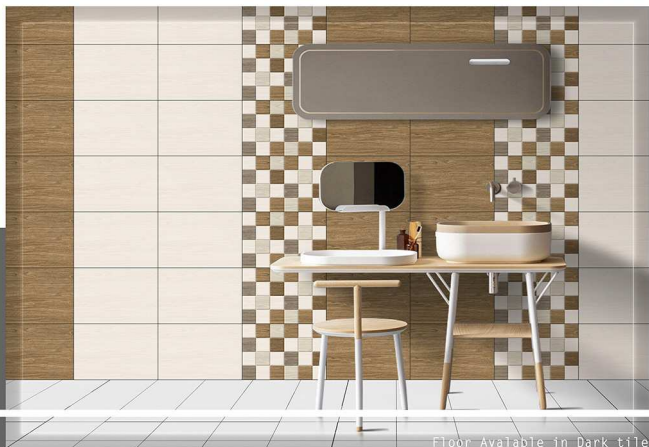

375X250MM
GLOSSY

NCRAZE^{TM}
World of X'clusive Tiles

Exclusive Digital Wall Tiles

Floor Available in Dark tile
375x250mm Matt
(Anti Skid Punch)

464