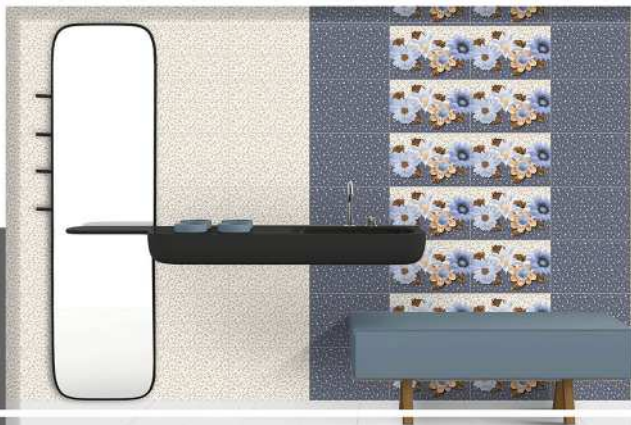

Floor Available in Dark tile
375x250mm Matt
(Anti Skid Punch)

177

LT-176

HL-1

DK

www.ncraze.com

375X250MM
GLOSSY

NCRAZETM
World of X'clusive Tiles