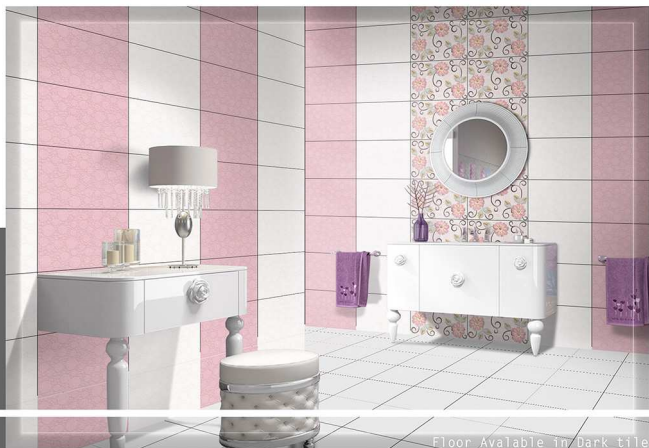

375X250MM
GLOSSY

NCRAZE^{TM}
World of X'clusive Tiles

Exclusive Digital Wall Tiles

Floor Available in Dark tile
375x250mm Matt
(Anti Skid Punch)

139