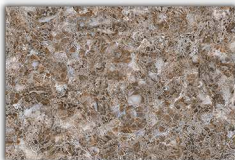

375X250MM
GLOSSY

NCRAZE^{TM}
World of X'clusive Tiles

Exclusive Digital Wall Tiles

106

Floor Available in Dark tile
375x250mm Matt
(Anti Skid Punch)

LT

HL-1

DK

www.ncraze.com