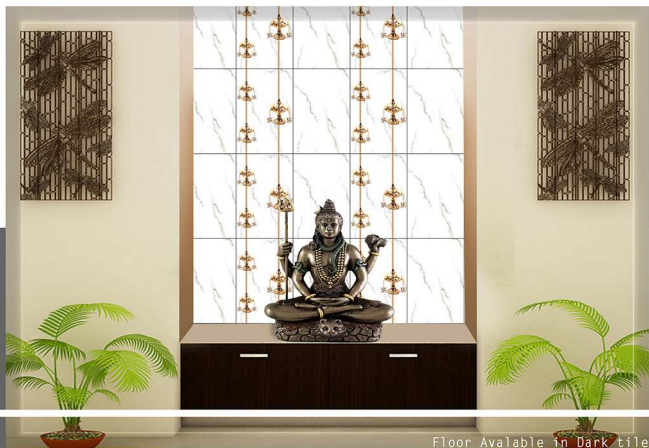

375X250MM
GLOSSY

NCRAZE^{TM}
World of X'clusive Tiles

Exclusive Digital Wall Tiles

Floor Available in Dark tile
375x250mm Matt
(Anti Skid Punch)

119