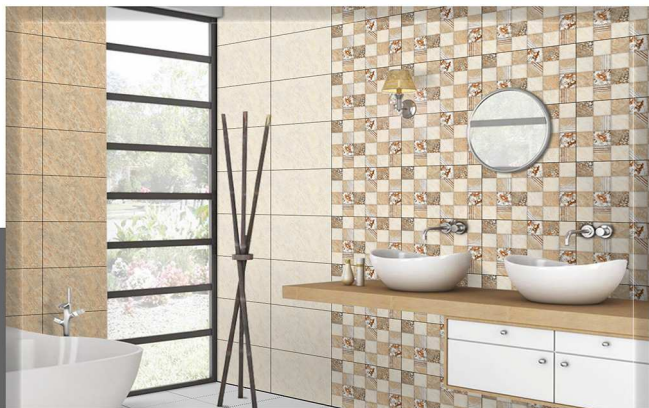

375X250MM
GLOSSY

NCRAZE™
World of X'clusive Tiles

Exclusive Digital Wall Tiles

Floor Available in Dark tile
375x250mm Matt
(Anti Skid Punch)

143