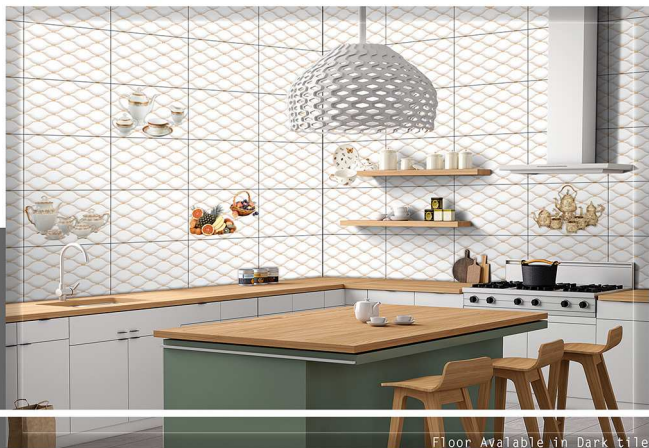

375X250MM
GLOSSY

NCRAZE™
World of X'clusive Tiles

Exclusive Digital Wall Tiles

Floor Available in Dark tile
375x250mm Matt
(Anti Skid Punch)

126