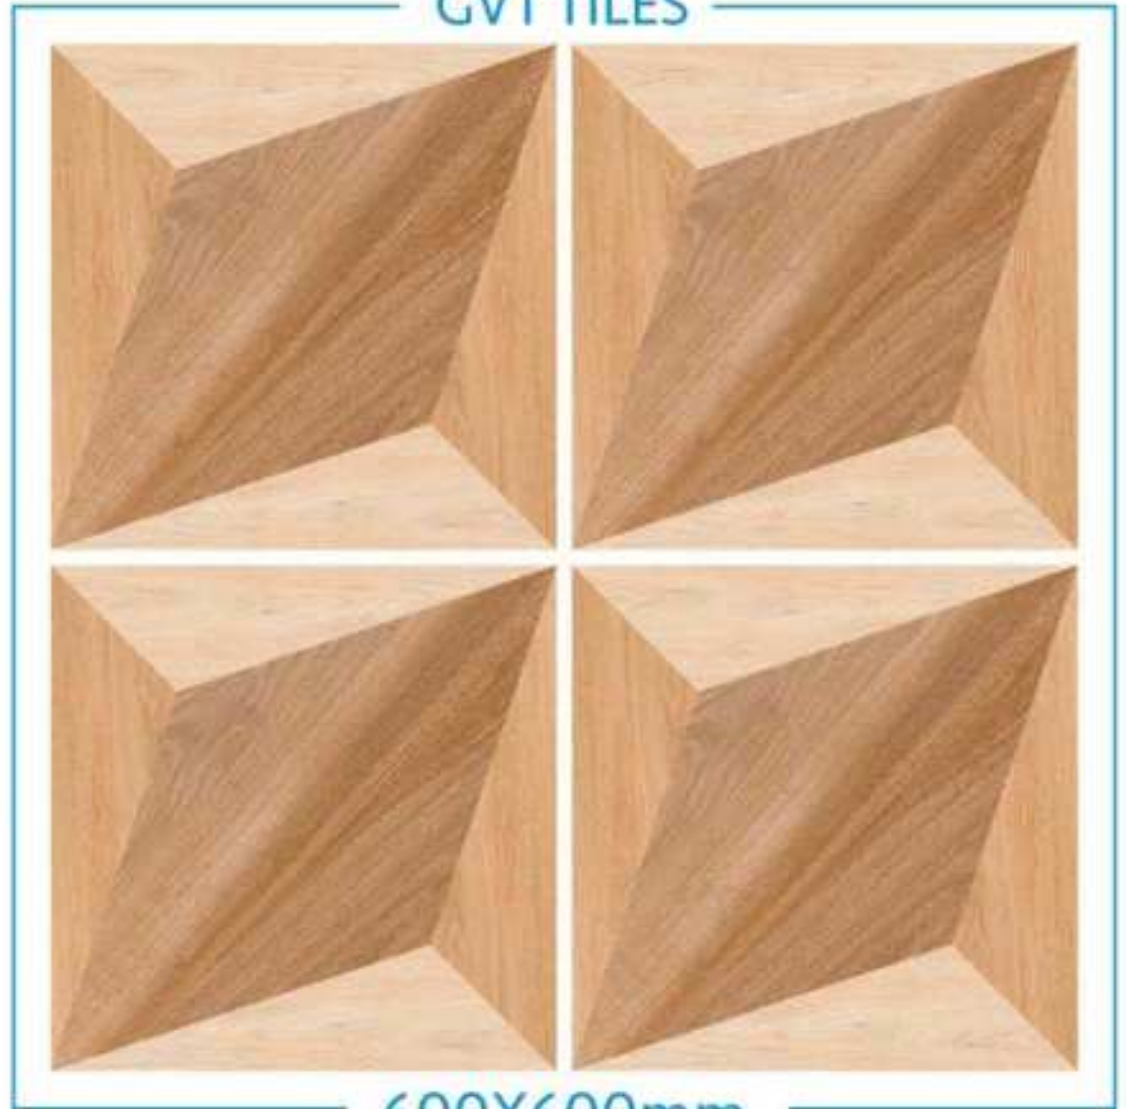

DIGITAL GLOSSY SERIES

GVT TILES

4015

600X600mm