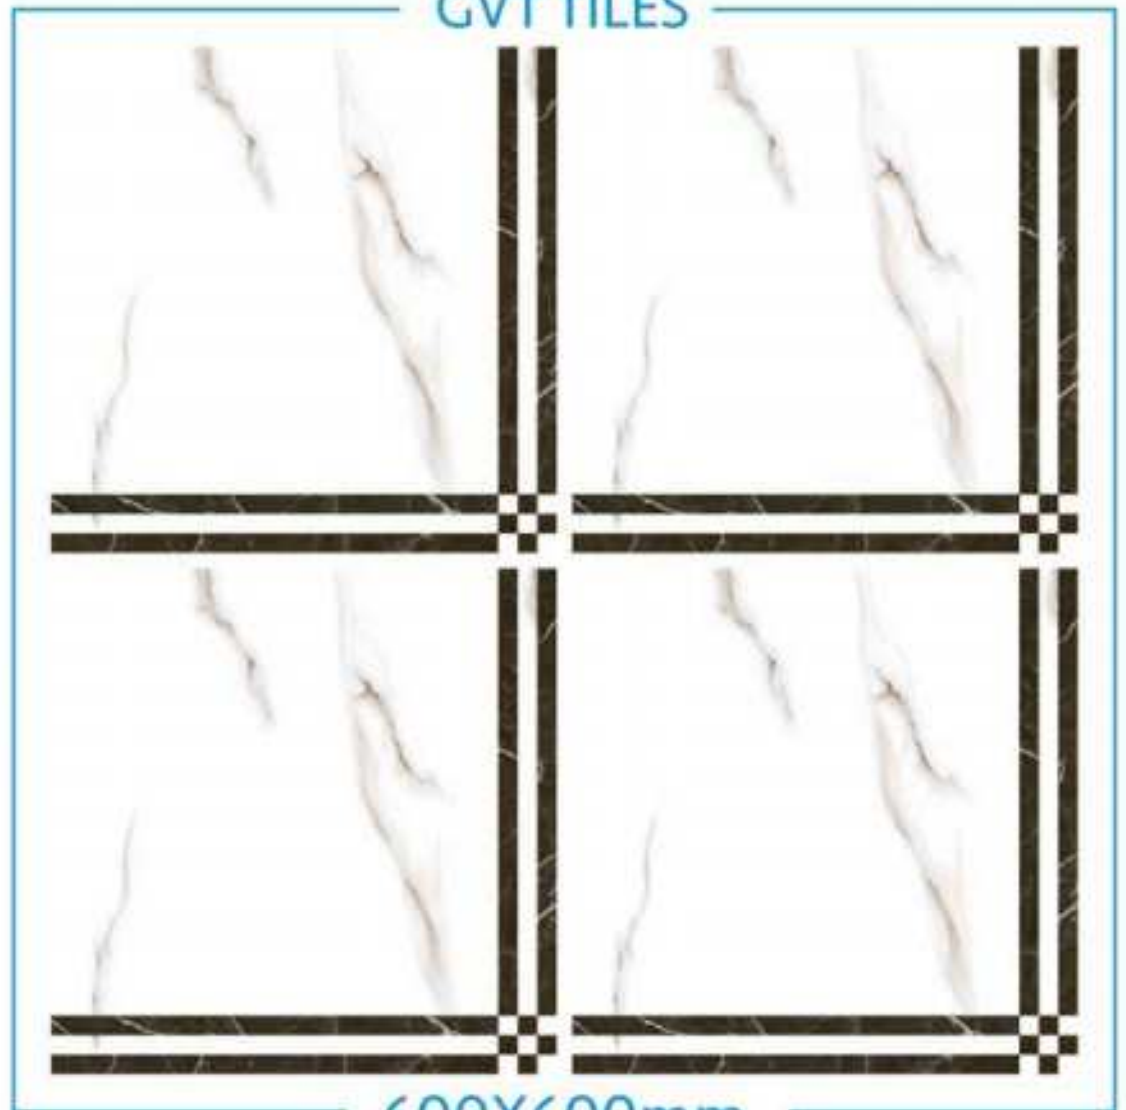

DIGITAL GLOSSY SERIES

GVT TILES

4005

600X600mm