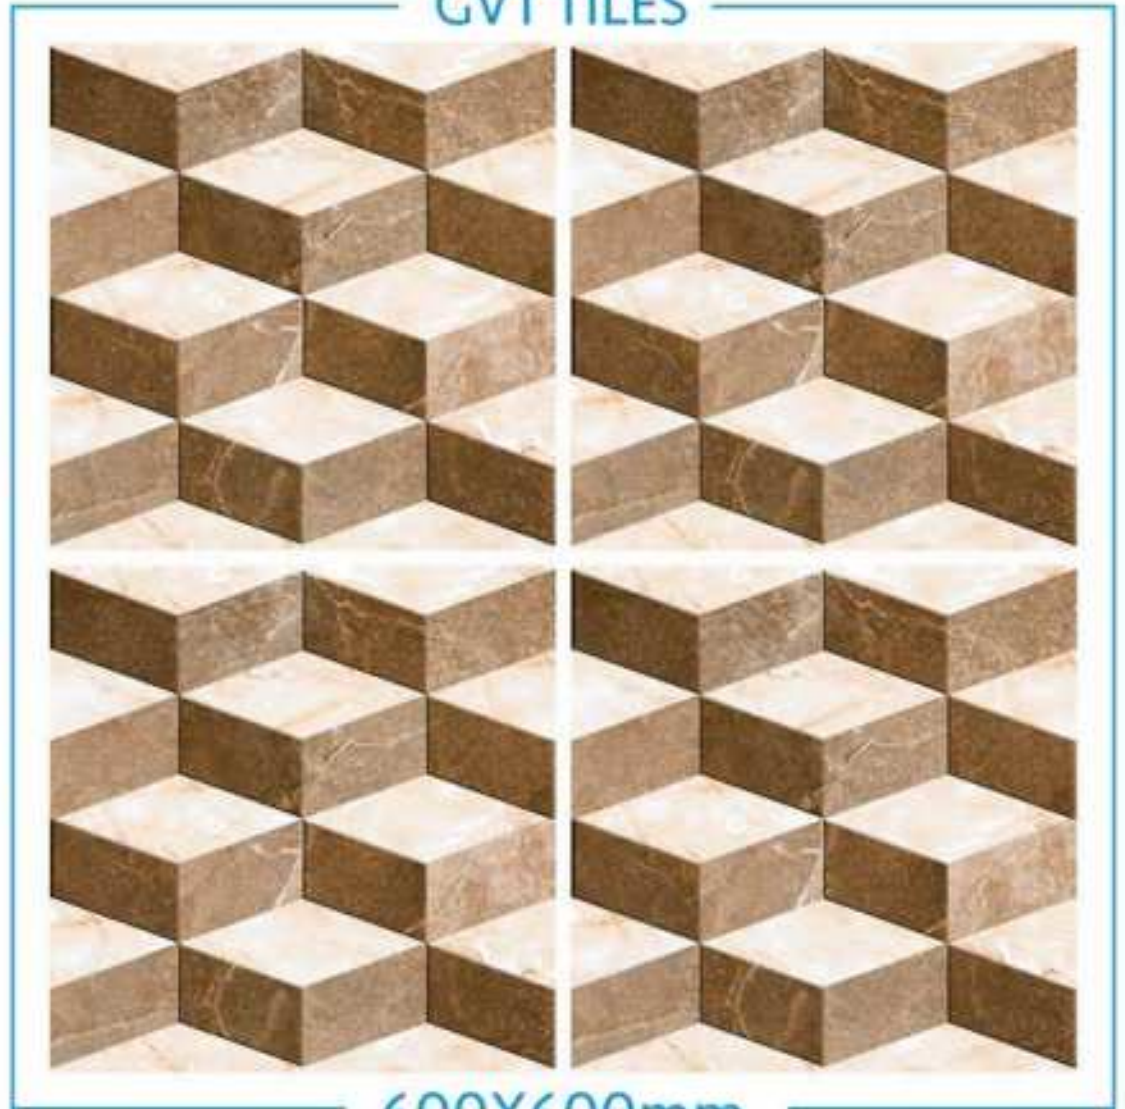

DIGITAL GLOSSY SERIES

GVT TILES

4083

600X600mm