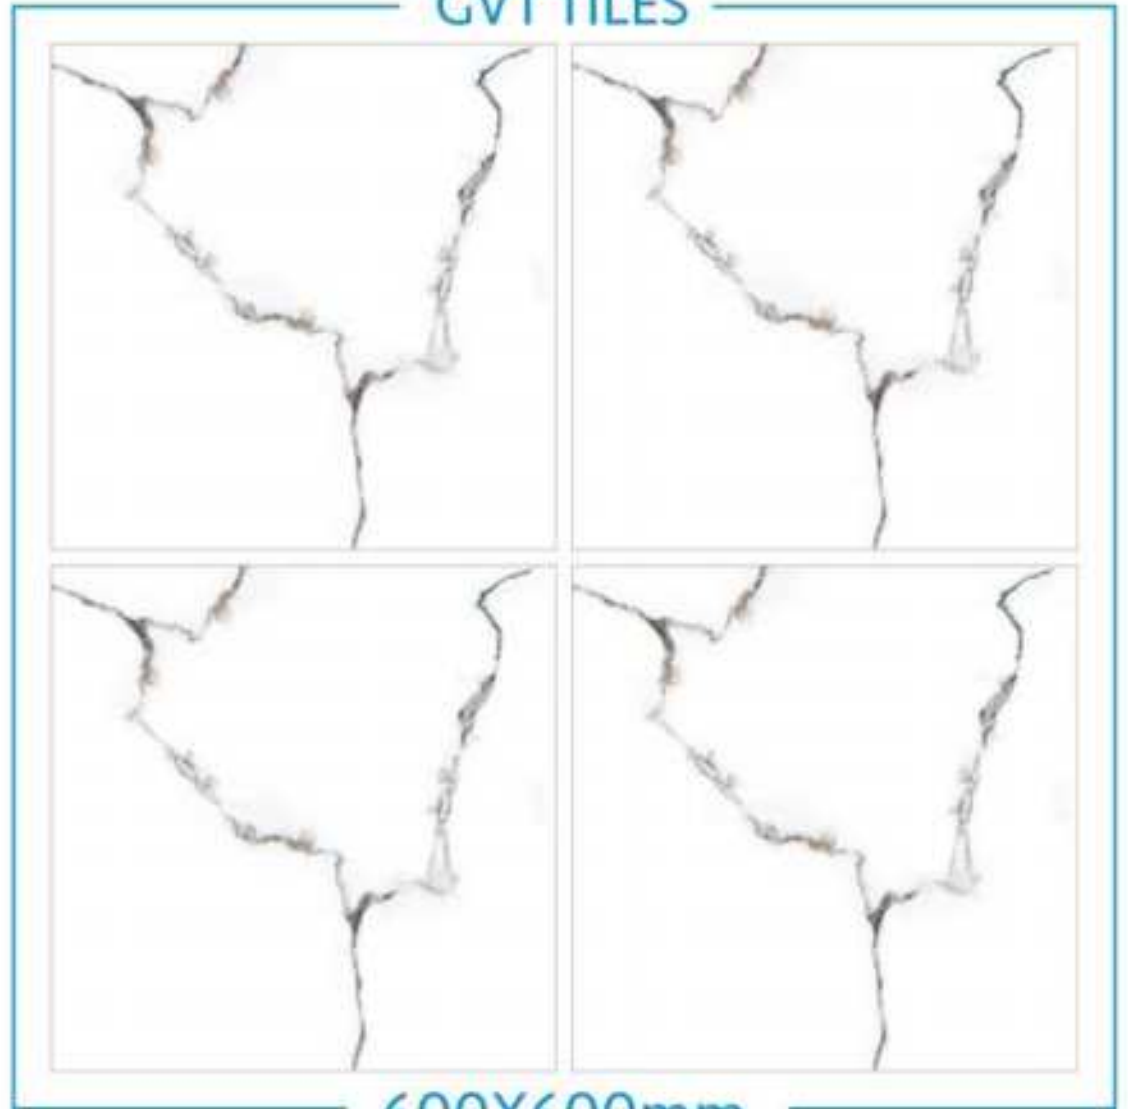

DIGITAL GLOSSY SERIES

GVT TILES

4006

600X600mm