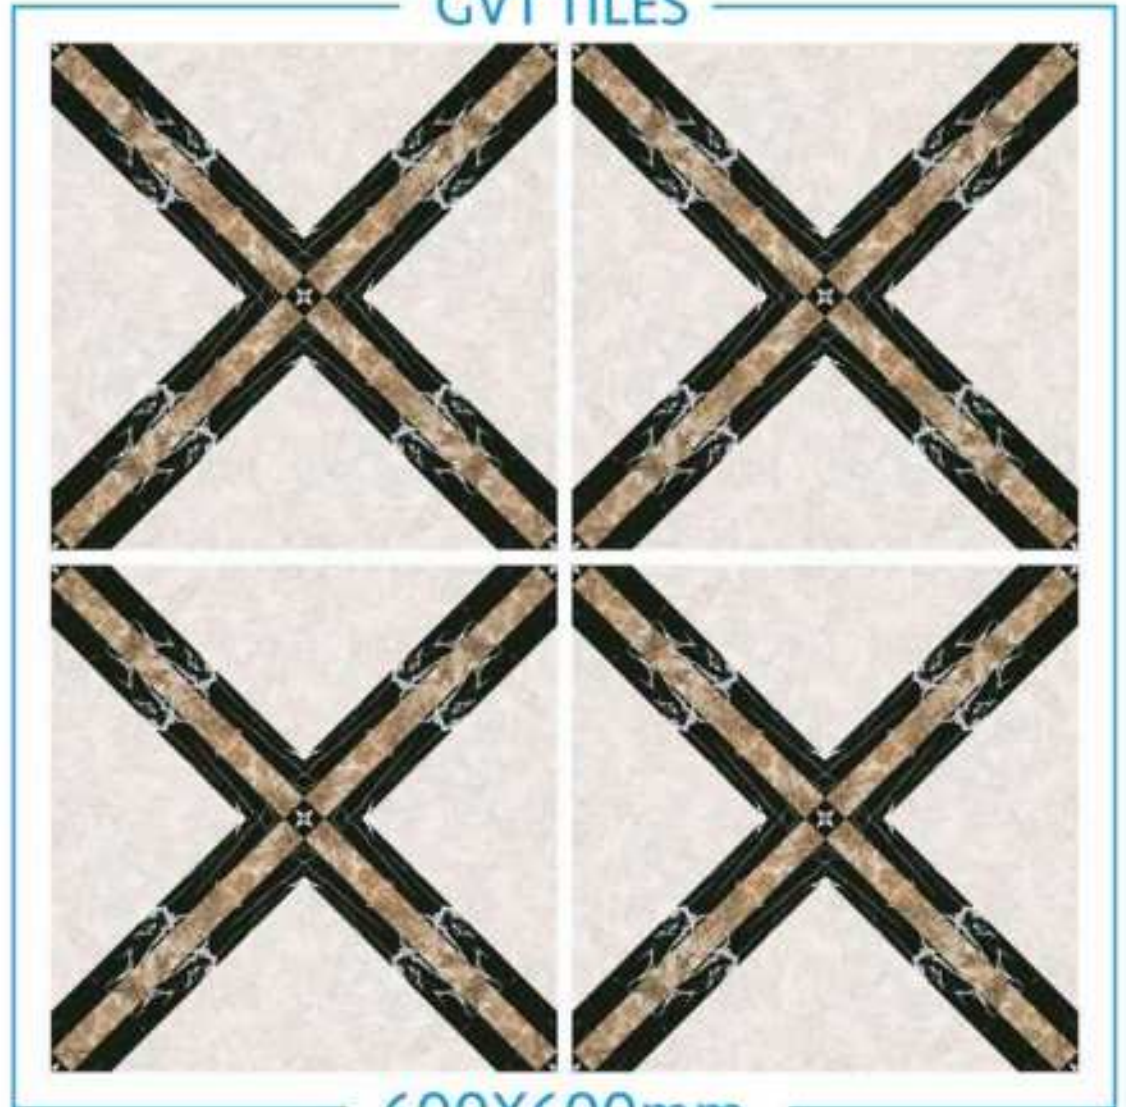

DIGITAL GLOSSY SERIES

GVT TILES

08

600X600mm