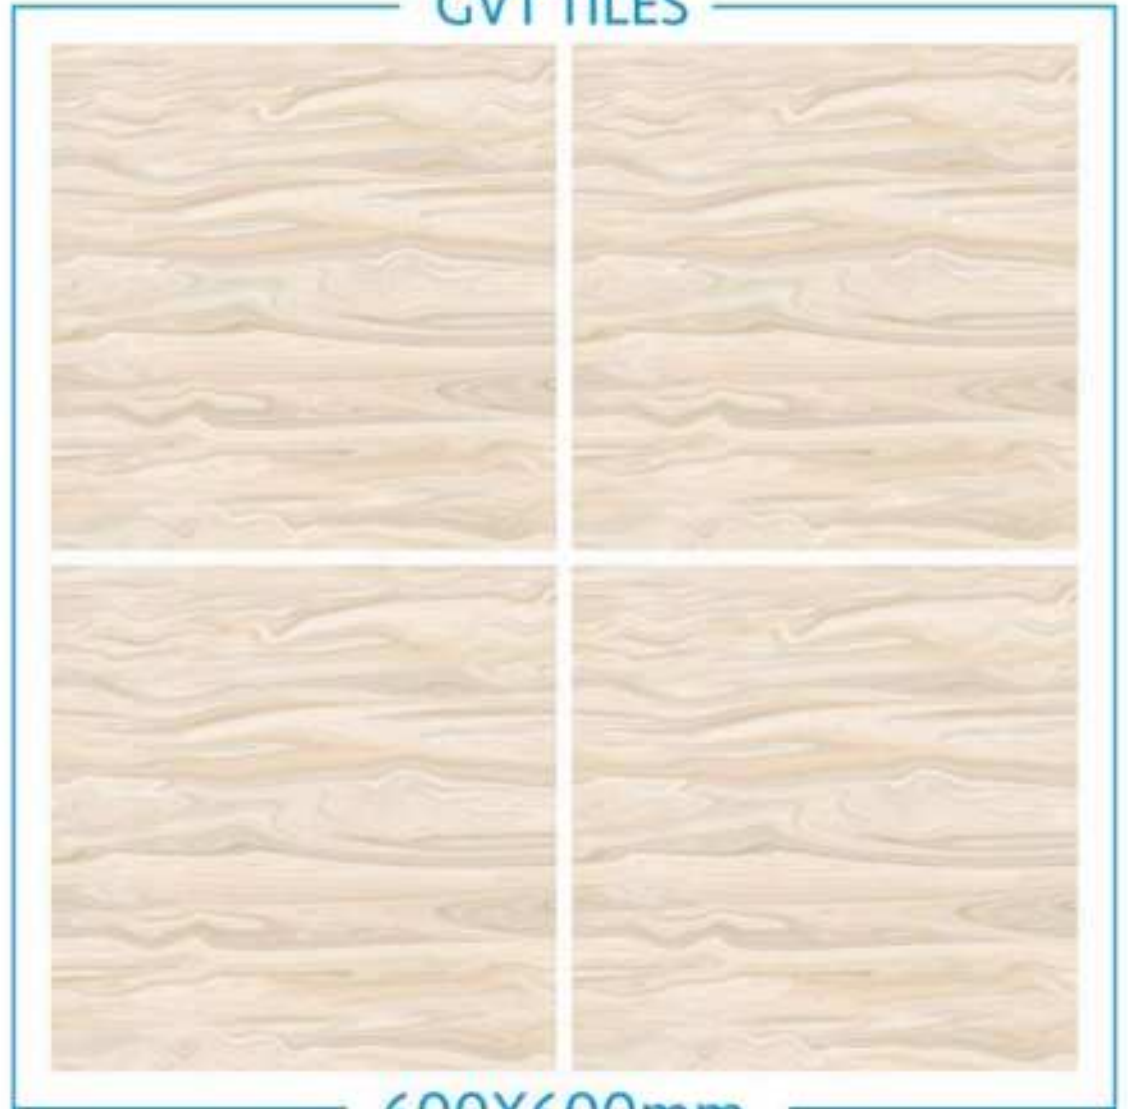

DIGITAL GLOSSY SERIES

GVT TILES

4023

600X600mm