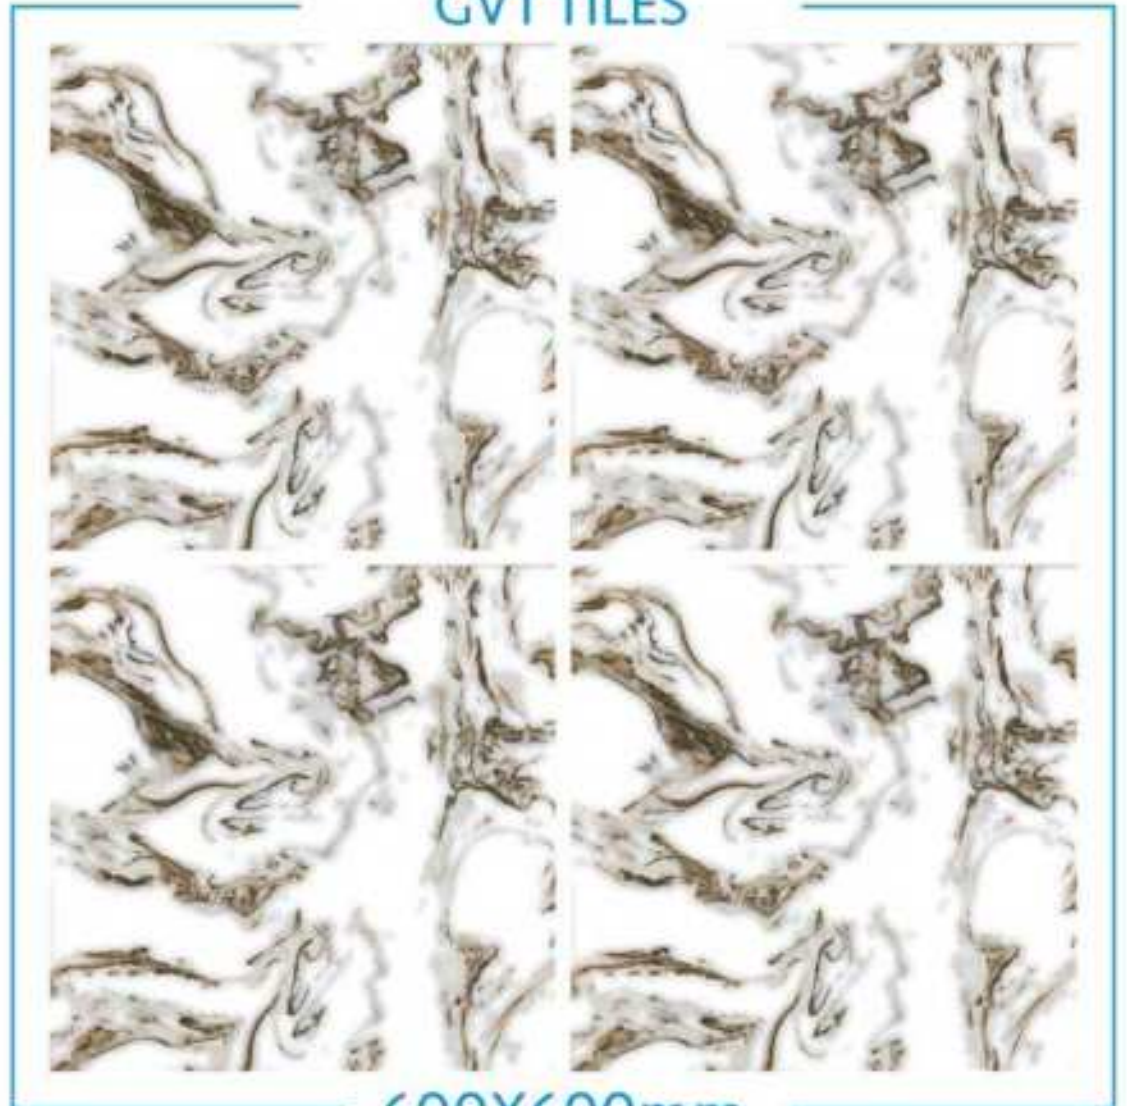

DIGITAL GLOSSY SERIES

GVT TILES

4044

600X600mm