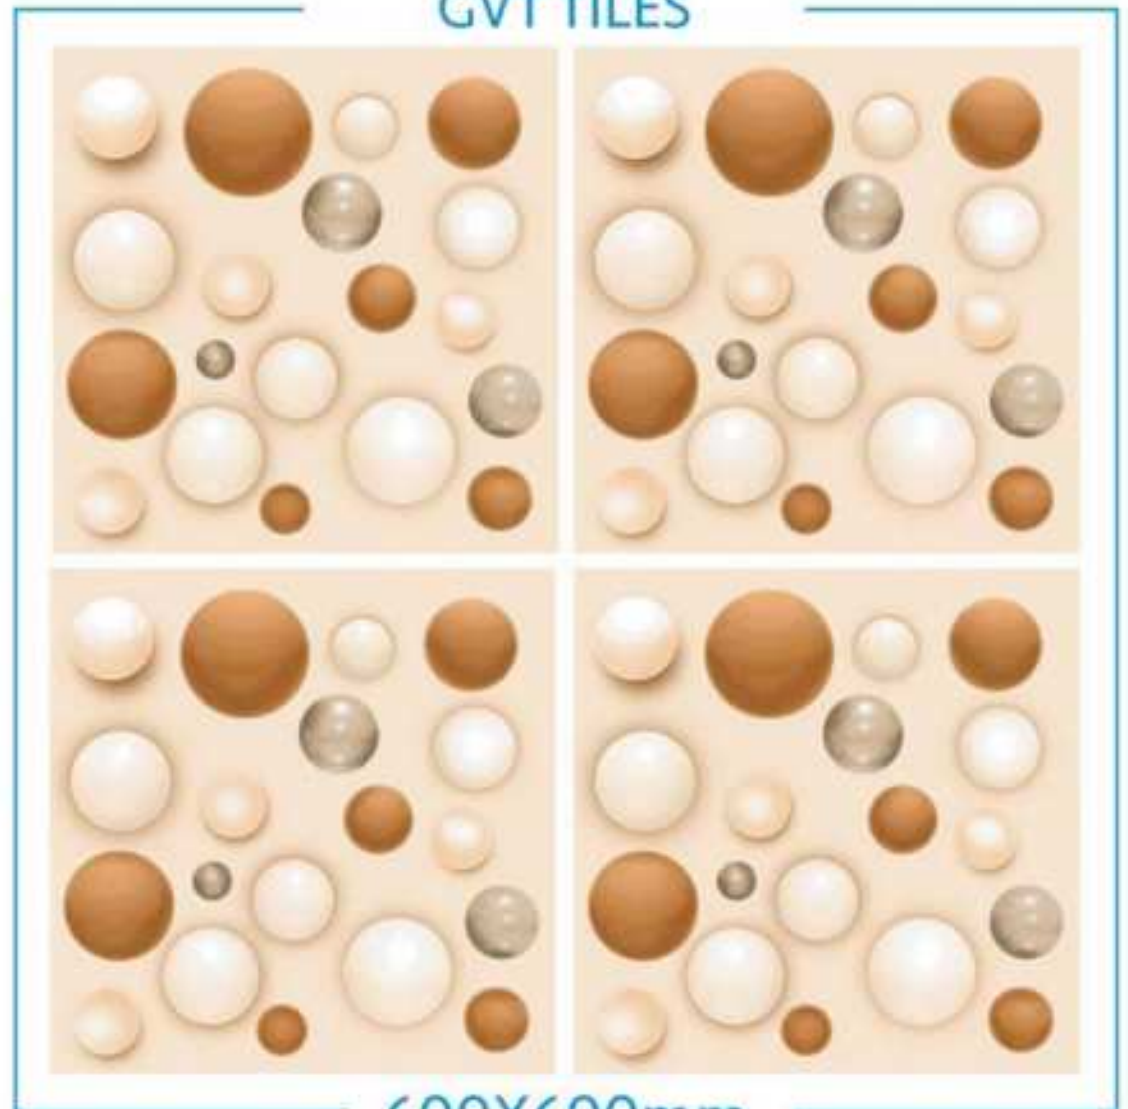

DIGITAL GLOSSY SERIES

GVT TILES

4056

600X600mm