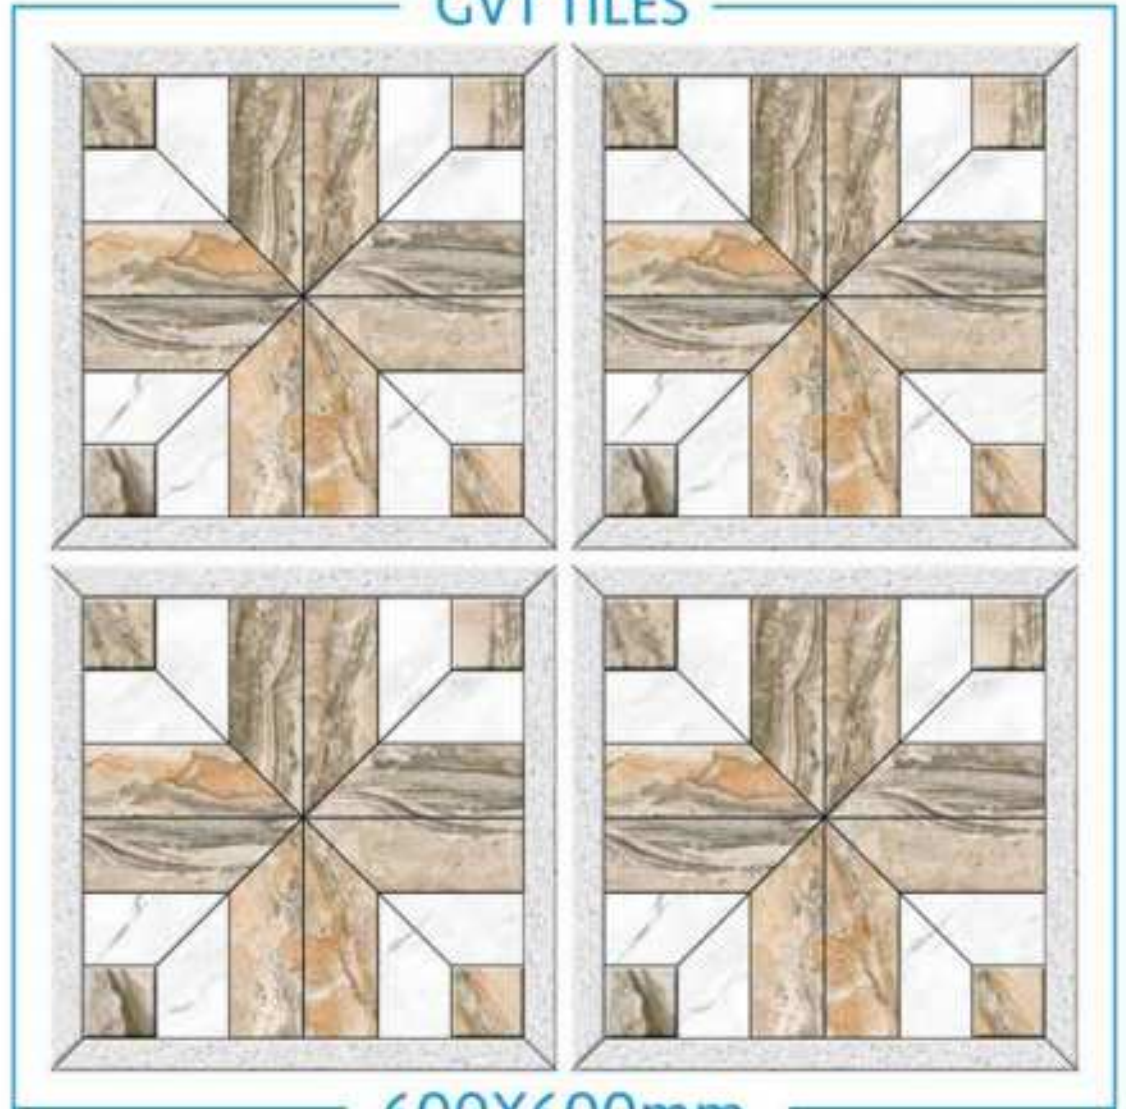

DIGITAL GLOSSY SERIES

GVT TILES

4004

600X600mm