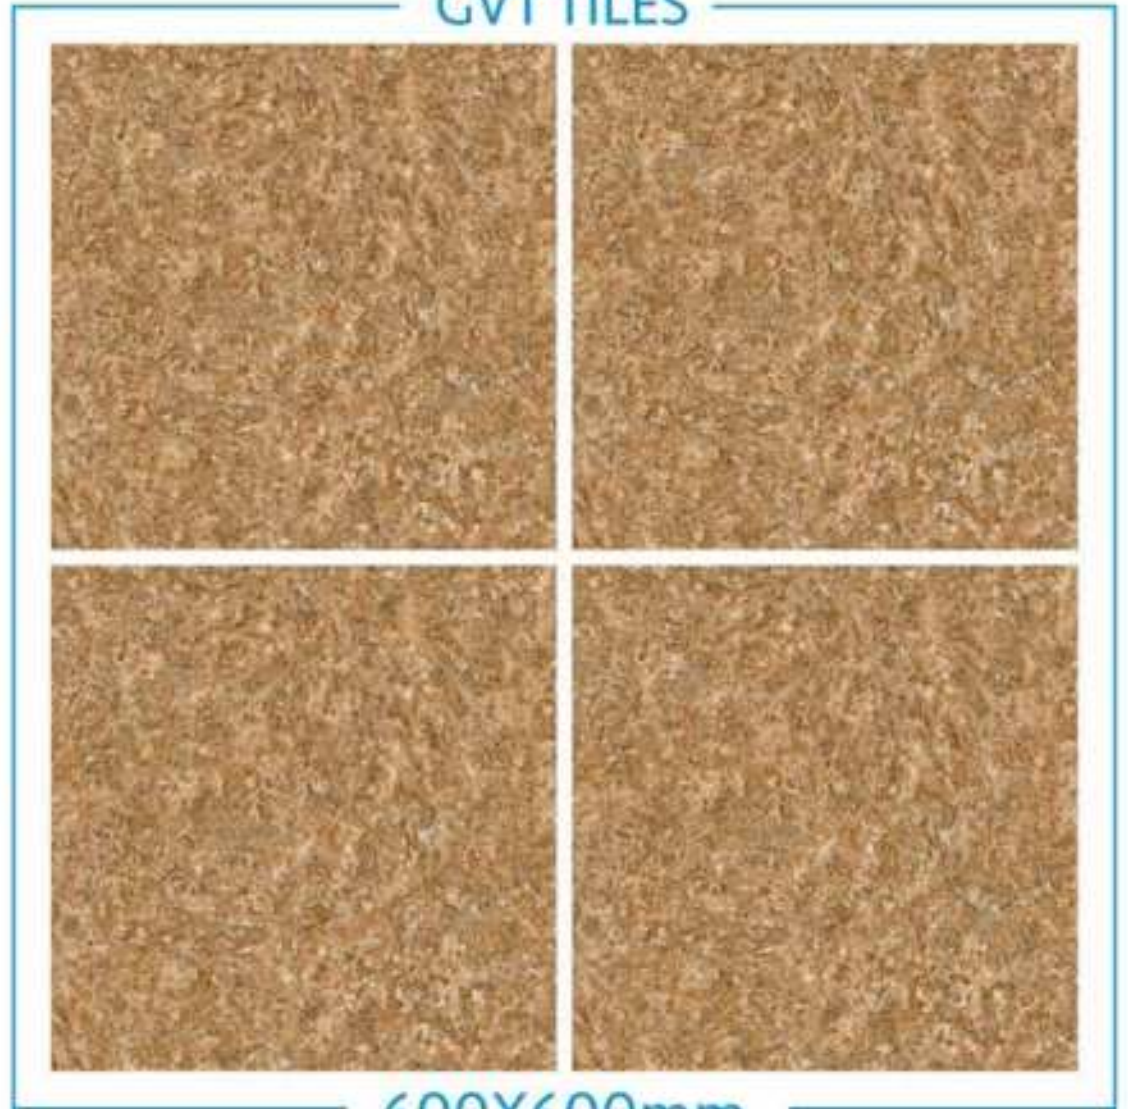

DIGITAL GLOSSY SERIES

GVT TILES

4019

600X600mm