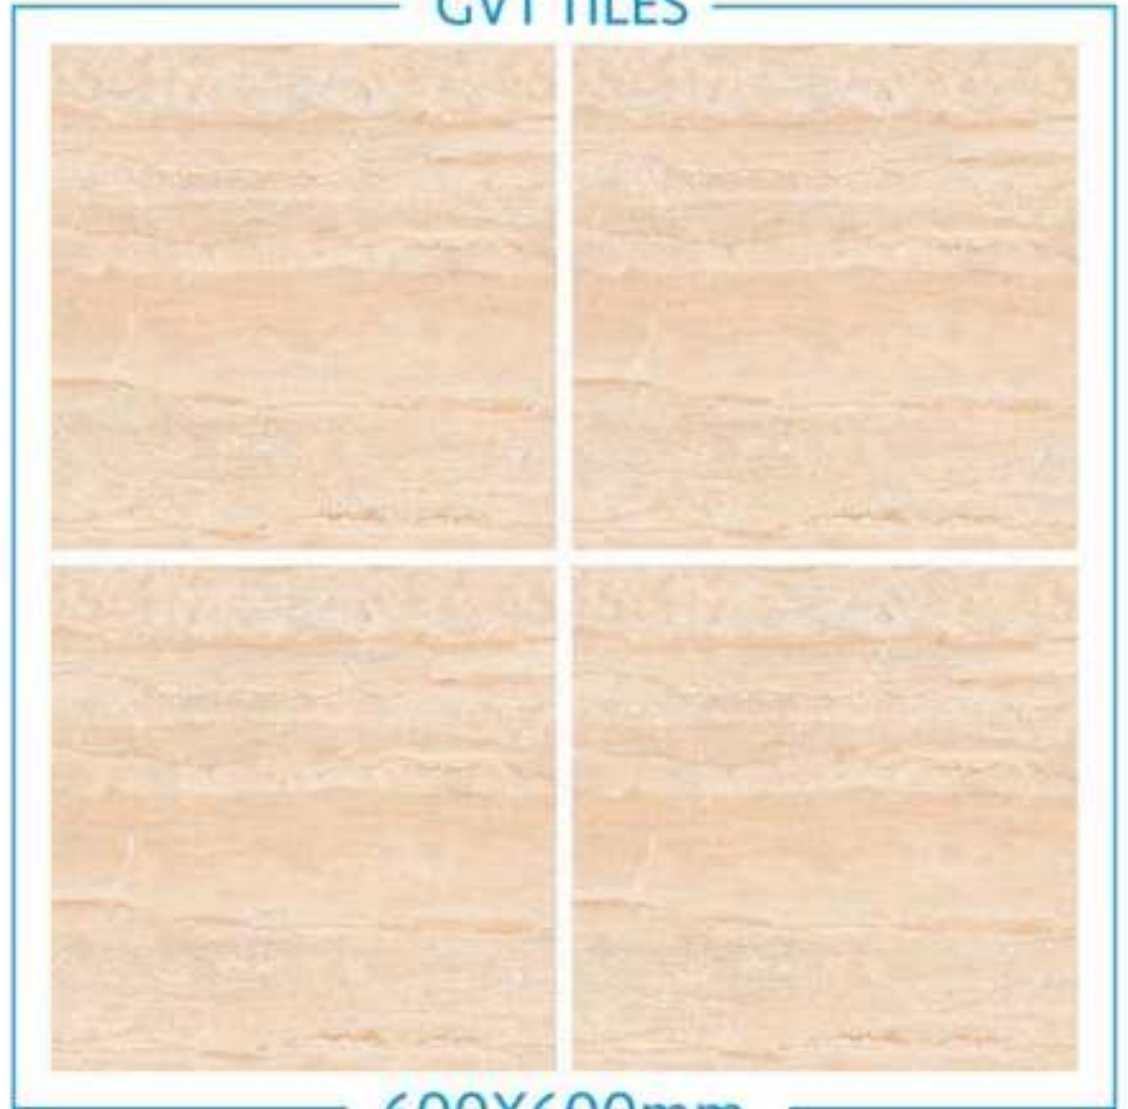

DIGITAL GLOSSY SERIES

GVT TILES

4018

600X600mm