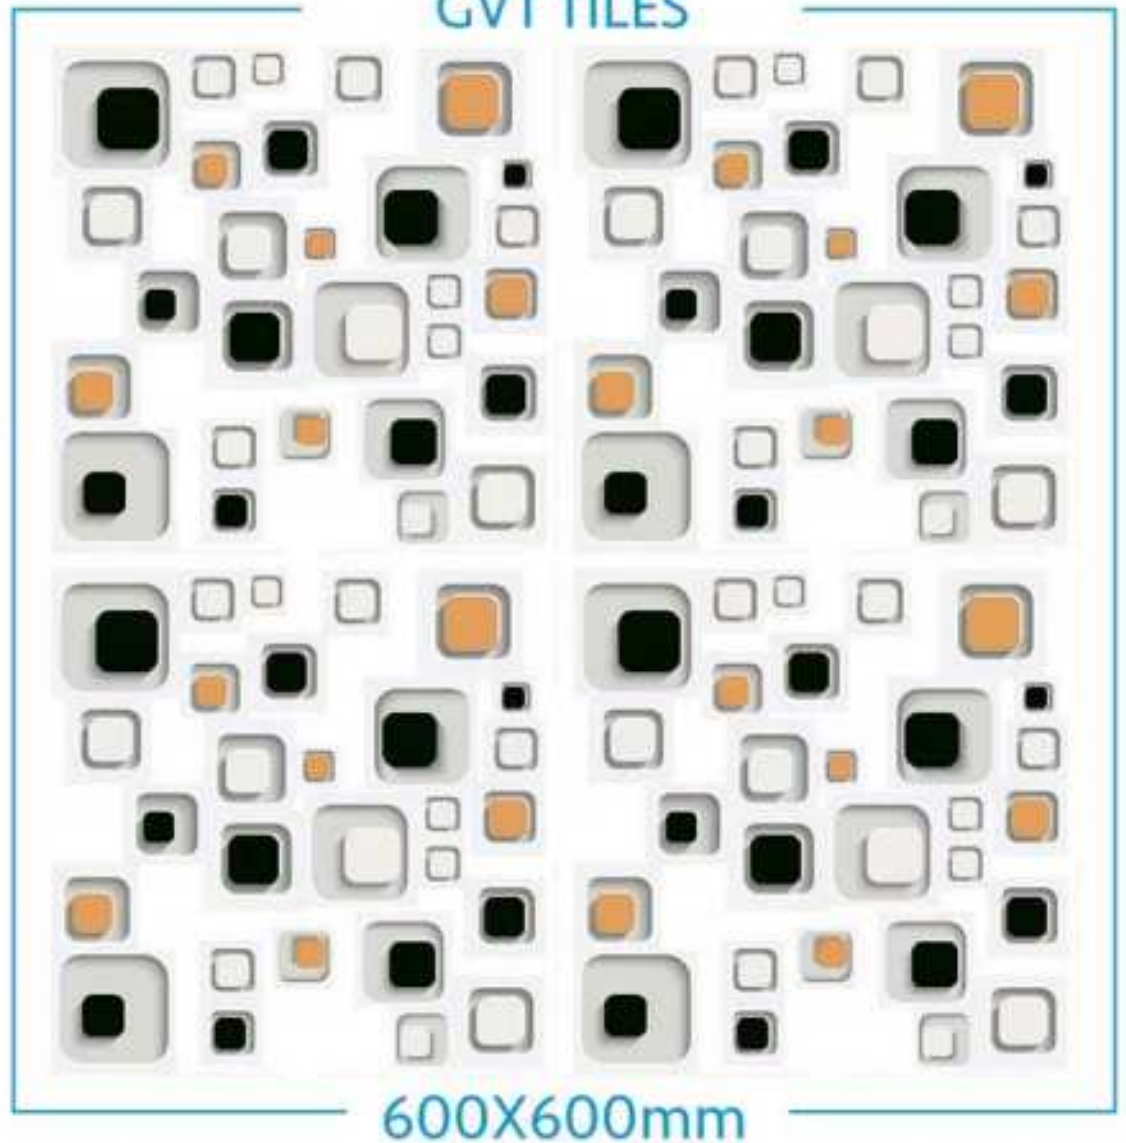

DIGITAL GLOSSY SERIES

GVT TILES

4078