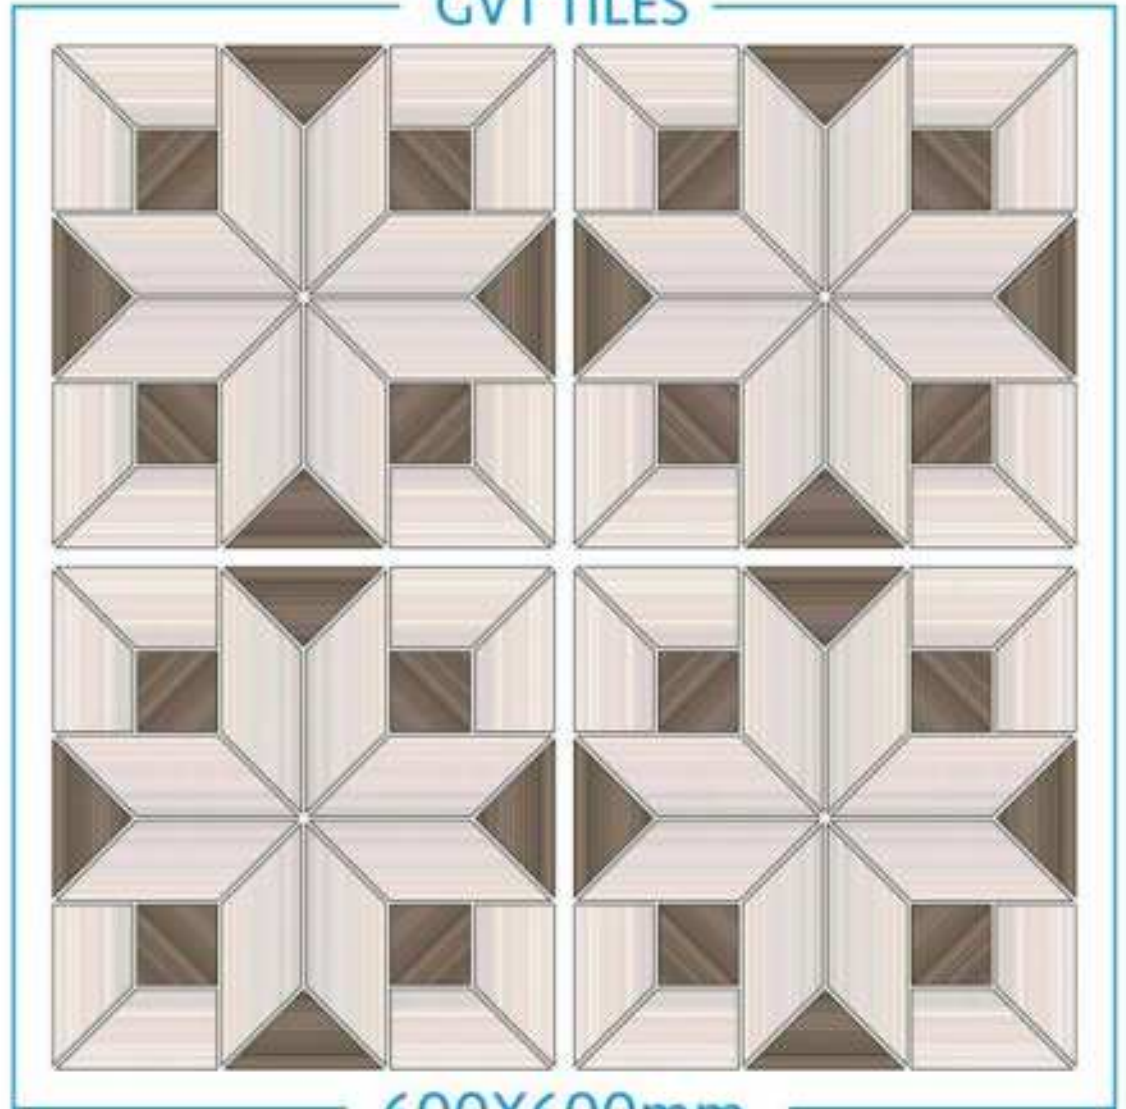

DIGITAL GLOSSY SERIES

GVT TILES

4002

600X600mm