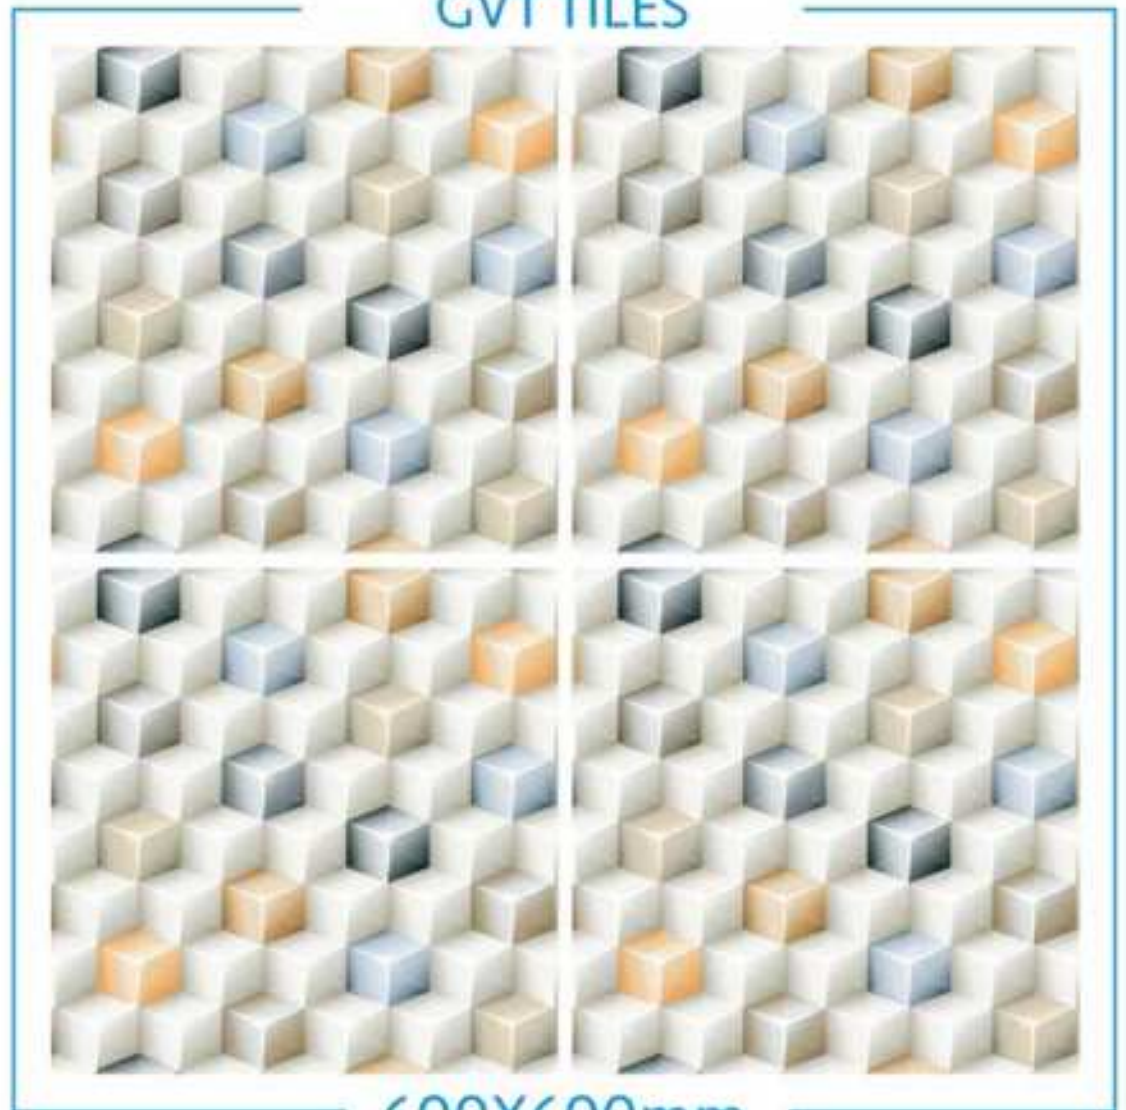

DIGITAL GLOSSY SERIES

GVT TILES

4087

600X600mm