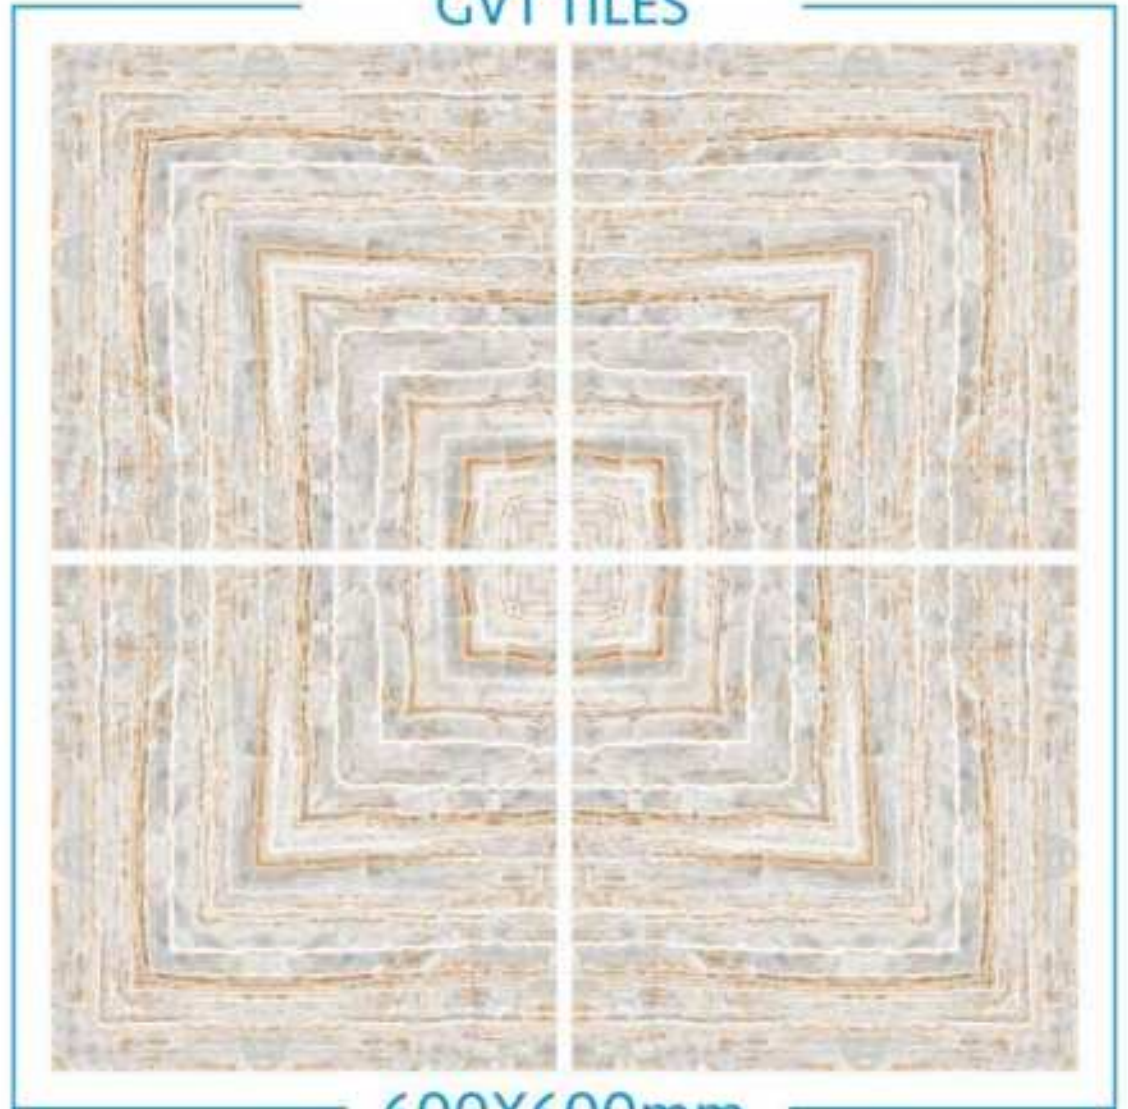

DIGITAL GLOSSY SERIES

GVT TILES

4069

600X600mm