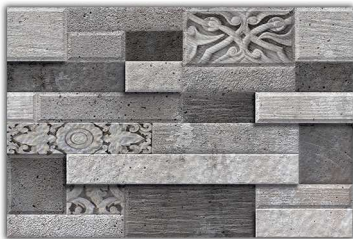

Exclusive Digital Wall Tiles

35006

375X250MM

MATT

**NCRAZE™**  
World of X'clusive Tiles

Exclusive Digital Wall Tiles

35007

375X250MM