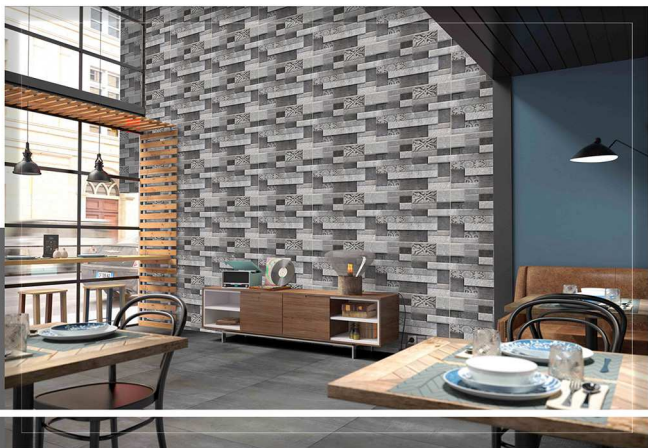

Exclusive Digital Wall Tiles

35006

375X250MM

MATT

**NCRAZE™**  
World of X'clusive Tiles

Exclusive Digital Wall Tiles

35007

375X250MM