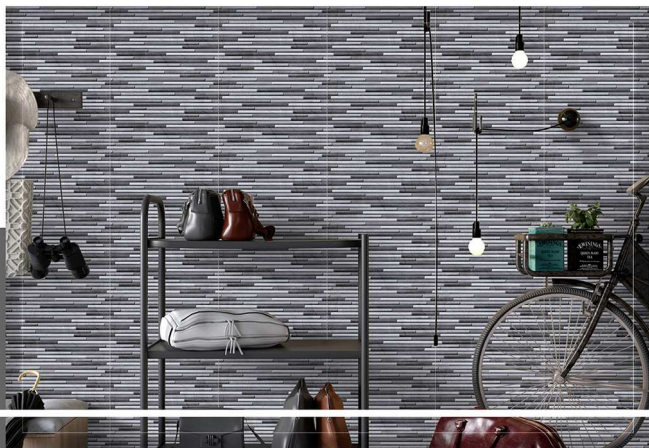

375X250MM

MATT

NCRAZE™
World of X'clusive Tiles

Exclusive Digital Wall Tiles

35014