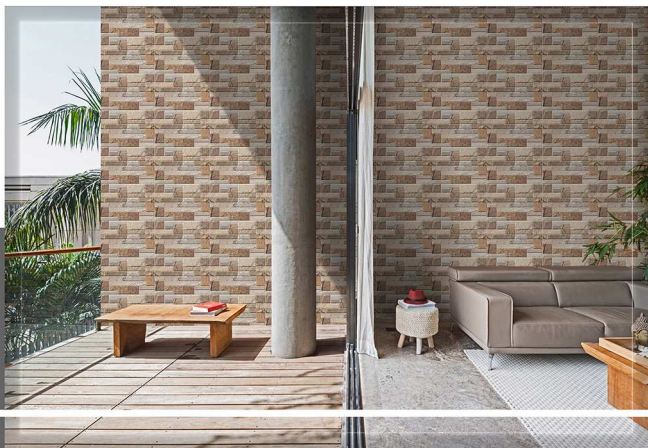

MATT

**NCRAZE™**  
World of X'clusive Tiles

Exclusive Digital Wall Tiles

35008

375X250MM

MATT

**NCRAZE™**  
World of X'clusive Tiles

Exclusive Digital Wall Tiles