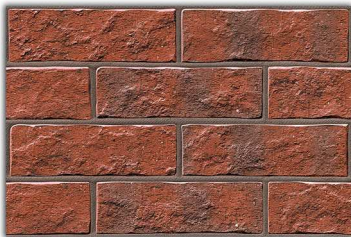

375X250MM

MATT

NCRAZE™
World of X'clusive Tiles

Exclusive Digital Wall Tiles

35001