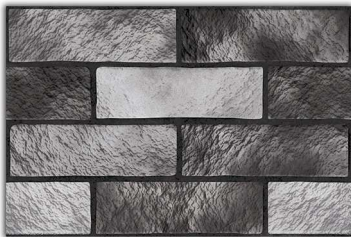

375X250MM

MATT

NCRAZE™
World of X'clusive Tiles

Exclusive Digital Wall Tiles

35003