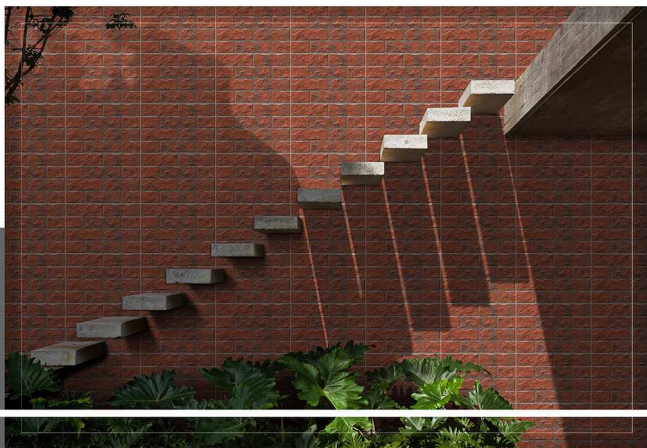

**NCRAZE™**  
World of X'clusive Tiles

*Find out your space*  
**FOR ANY  
IDEAL PROJECT**

**“Trust - Value - Quality”**

Tiles & Sanitarywares

375X250MM

MATT

**NCRAZE™**  
World of X'clusive Tiles

Exclusive Digital Wall Tiles