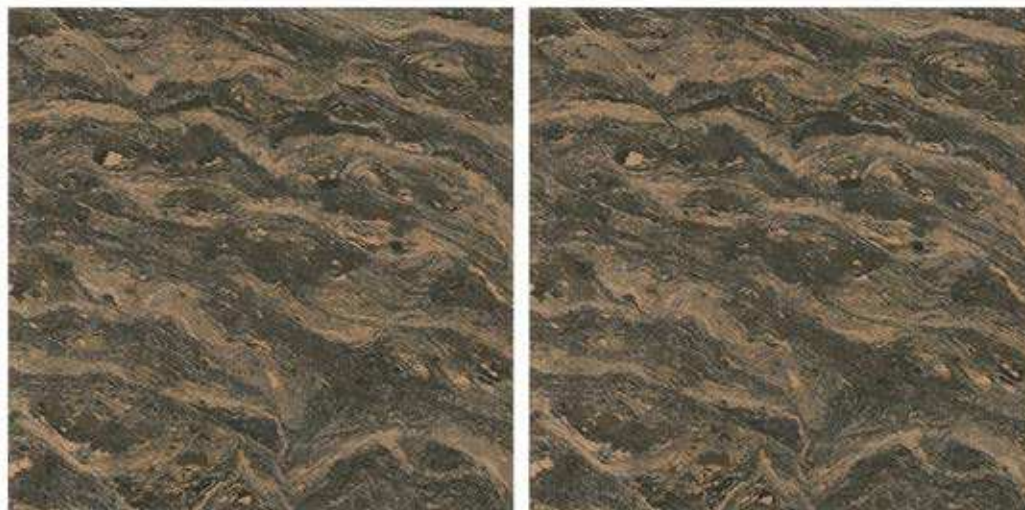

DIGITAL GLOSSY DOUBLE CHARGE

GVT TILES

DAYNO NERO

600X600mm