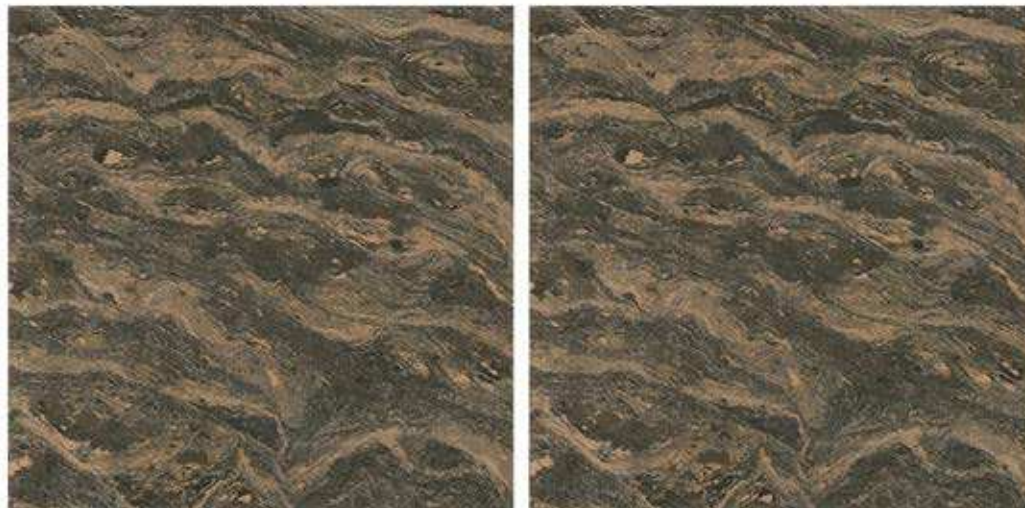

DIGITAL GLOSSY DOUBLE CHARGE

GVT TILES

DAYNO NERO

600X600mm