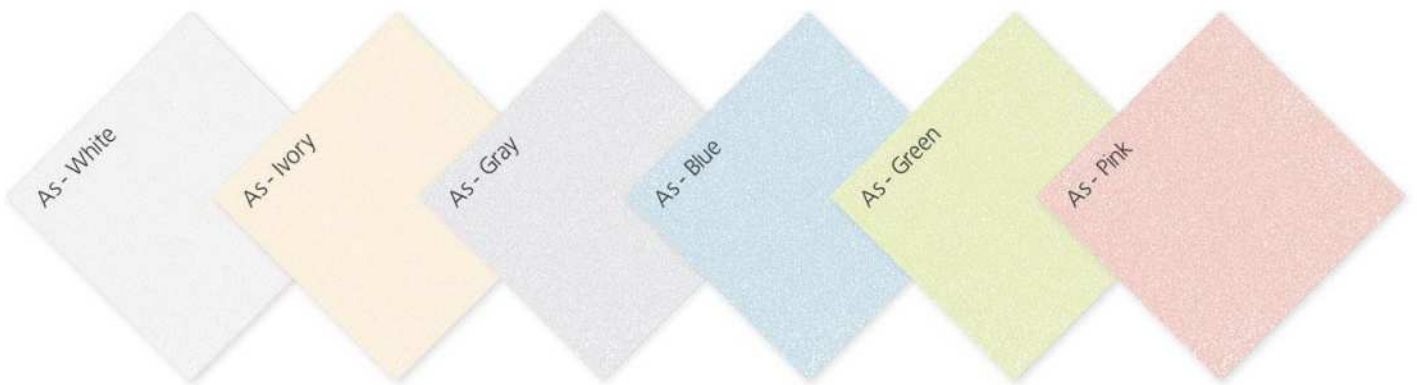

Plane Colour

Anti-Skid Series

Cloudy Series

Plane Colour

Anti-Skid Series

Checkers Series

Light Colour

Matt

Anti Abrasive

Anti Slipping

Arc - White

Arc - Ivory

Arc - Gray

Arc - Blue

Arc - Green

Arc - Pink

Special Colour

Matt

Anti Abrasive

Anti Slipping

Arc - So.Blue

Arc - Terracotta

Arc - Magenta

Arc - B.Green