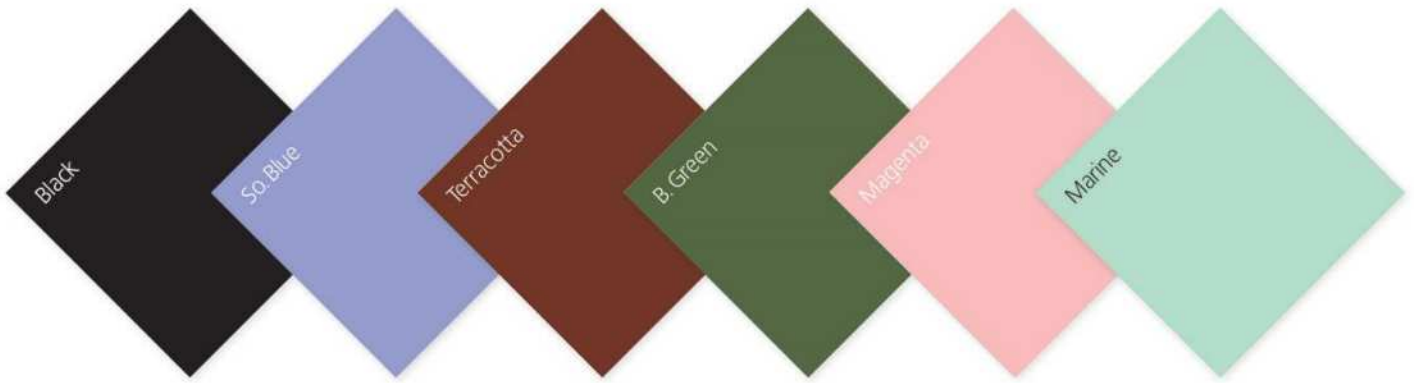

Plane Colour

Anti-Skid Series

Cloudy Series

Plane Colour

Anti-Skid Series

Checkers Series

Light Colour

Matt

Anti Abrasive

Anti Slipping

Arc - White

Arc - Ivory

Arc - Gray

Arc - Blue

Arc - Green

Arc - Pink

Special Colour

Matt

Anti Abrasive

Anti Slipping

Arc - So.Blue

Arc - Terracotta

Arc - Magenta

Arc - B.Green