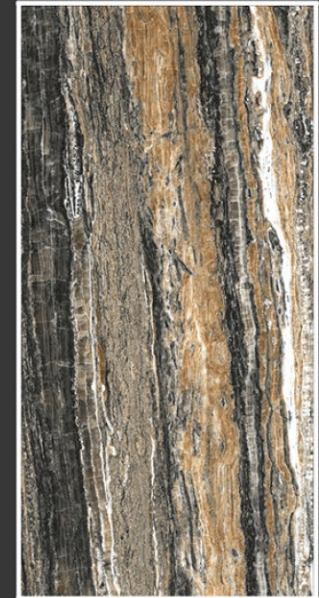

GALAXY BALCK MARBLE 600 X 1200 MM