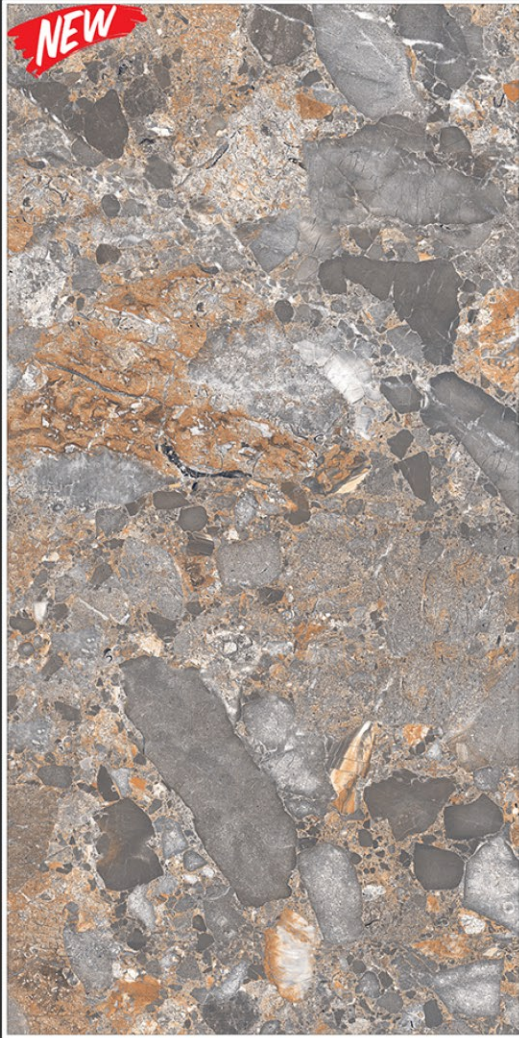

LAPATA STONE

600 X 1200 MM

5 MM POLISH

4 FACE