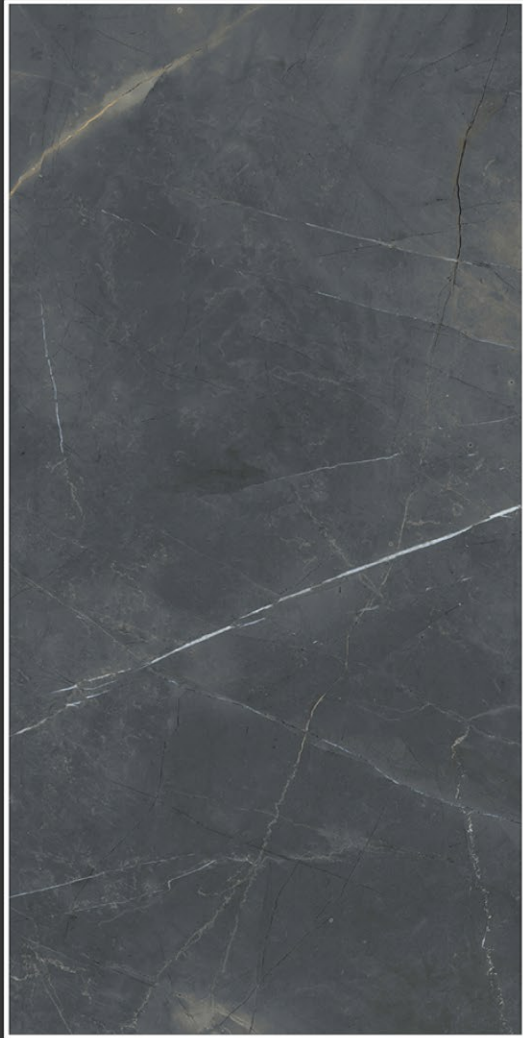

ARMANI CASTAL

600 X 1200 MM

5 MM POLISH

4 FACE

BOGART CREMA

600 X 1200 MM

5 MM
POLISH

4 FACE