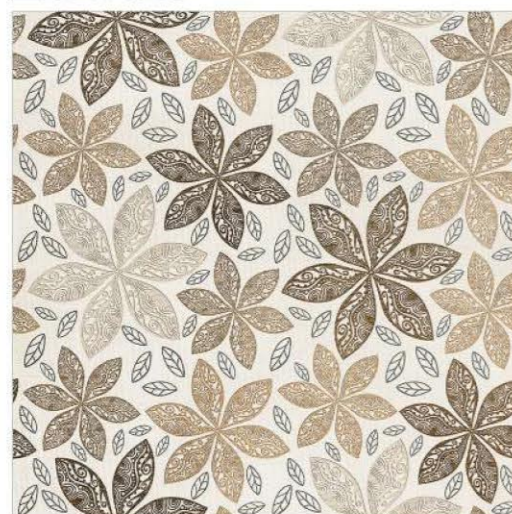

www.ncraze.com

NCRAZE™
CERAMIC

500mm X 500mm
Digital Floor Tiles

20307

20308

20309

20301

20311