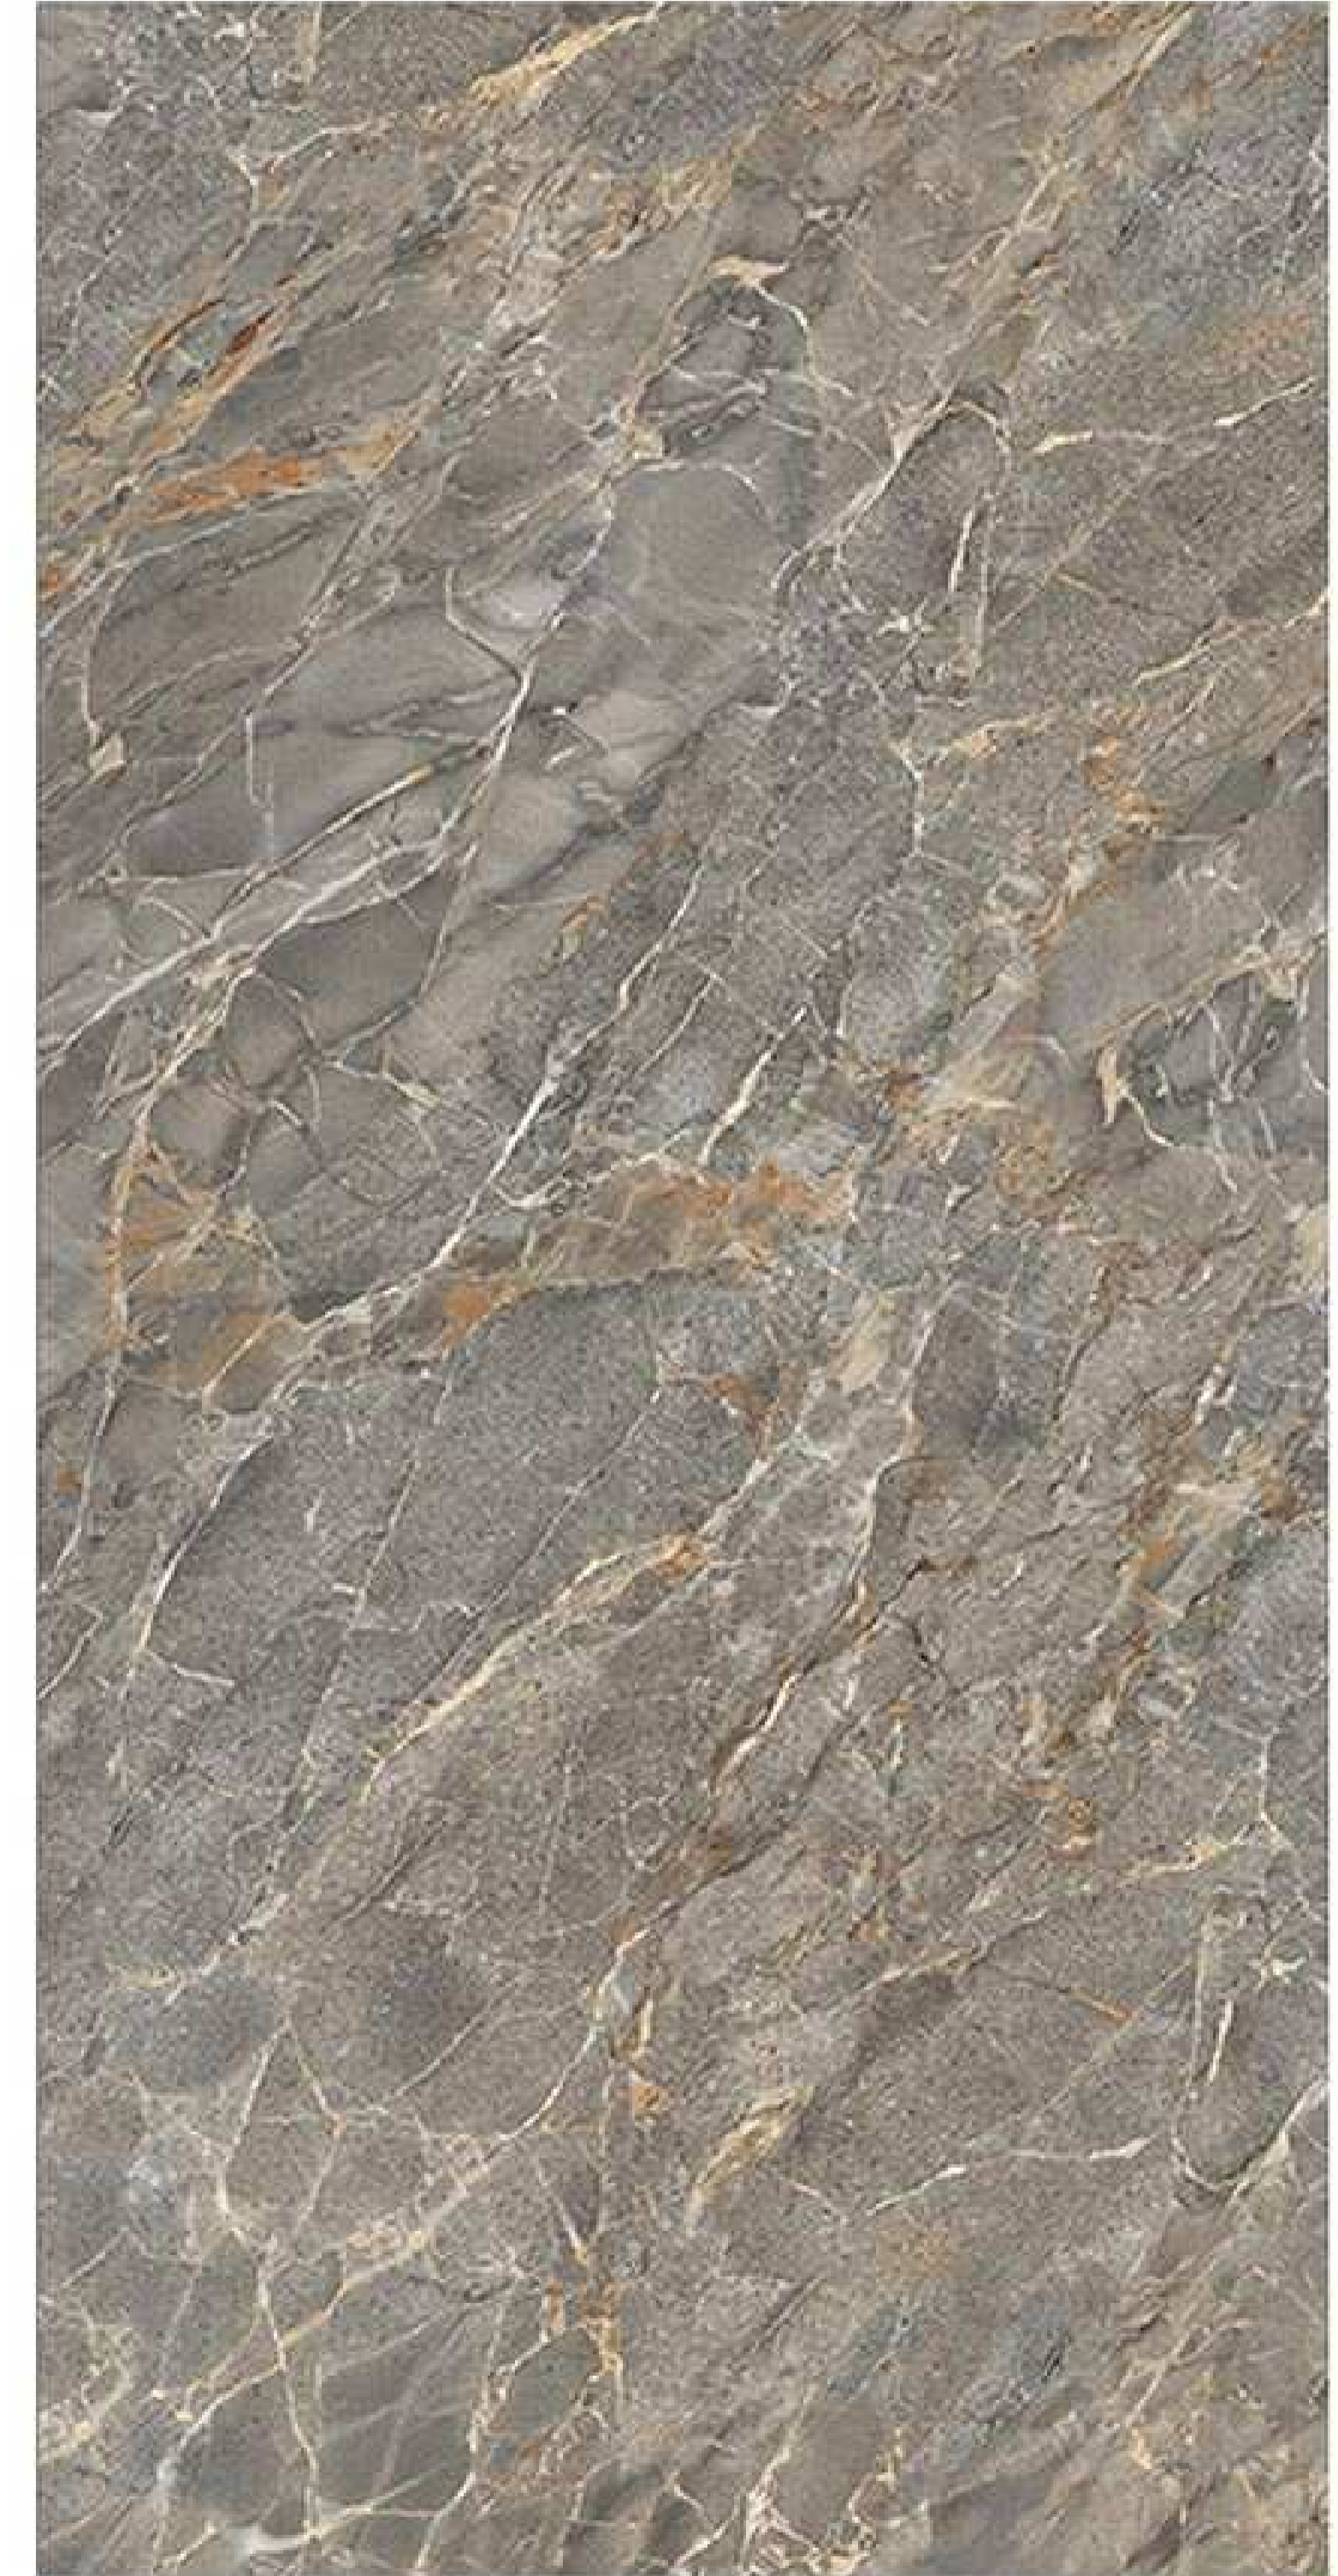

RANDOM FACE

HIGH
STRENGTH

MULTIPLE
APPLICATION

ECO
FRIENDLY

ZERO
MAINTENANCE

* The visual colour of this product is differ from the actual product colour. Refer the product sample for actual colour.

TOPAZIO BLUE