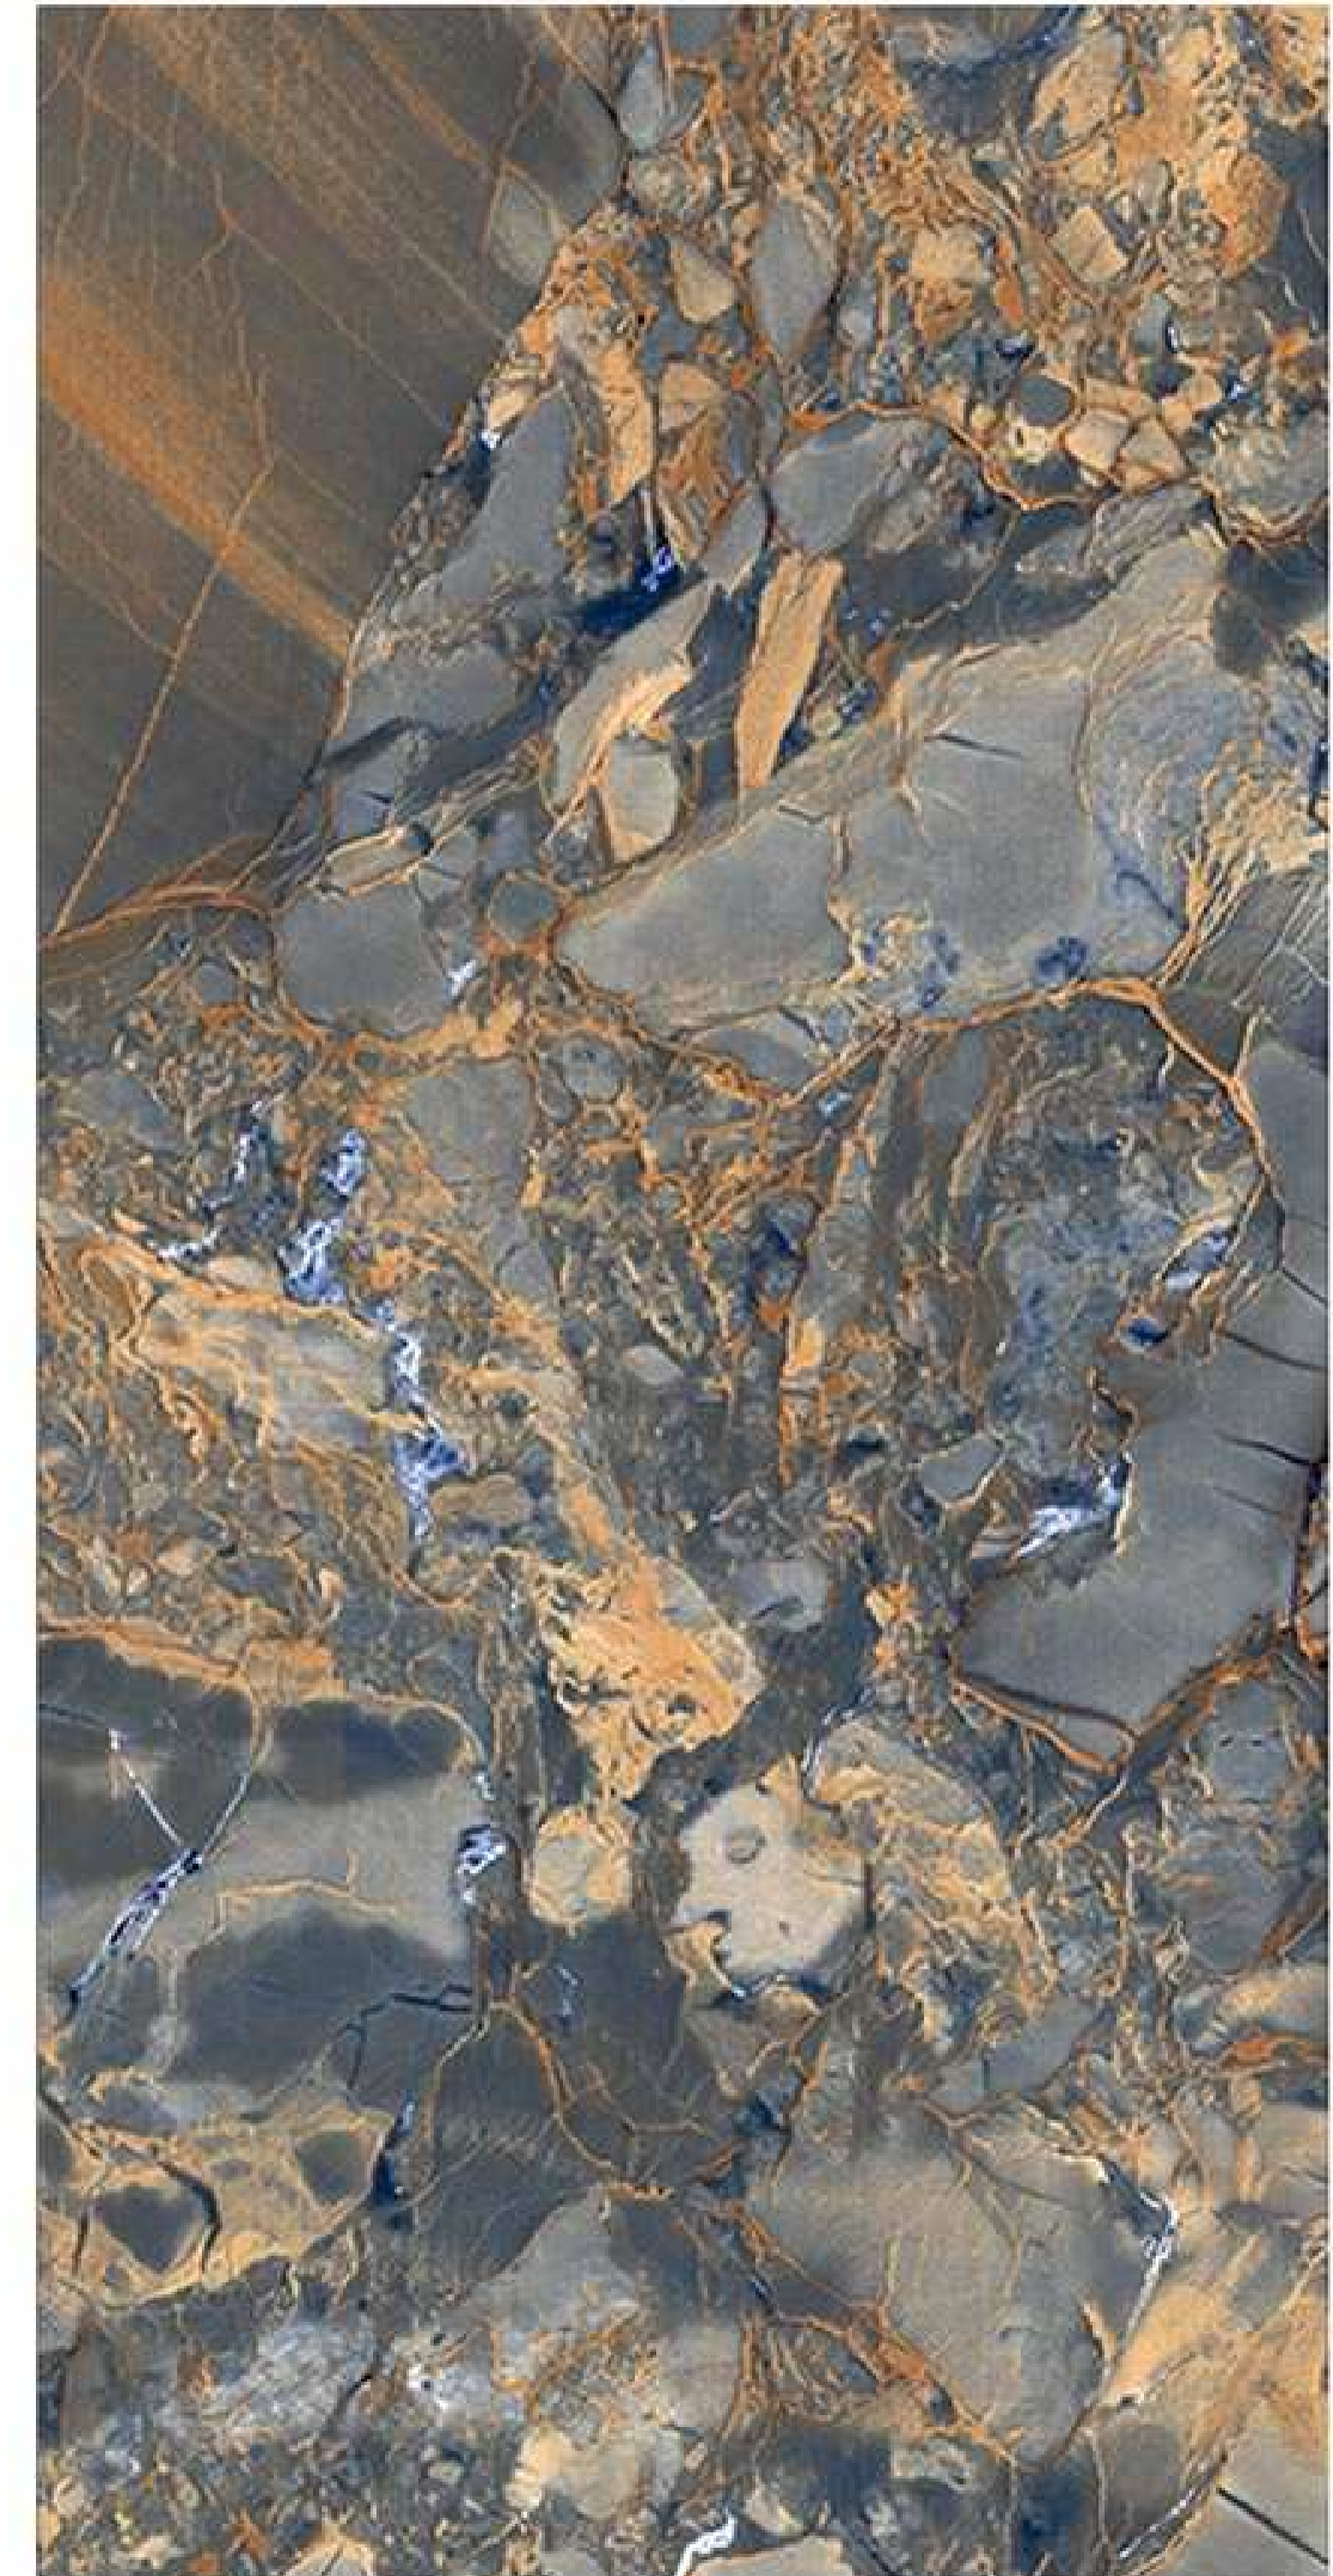

WONDER NERO

GLOSSY FINISH

**GVT &
PGVT**
600 X 1200 MM

RANDOM FACE

HIGH
STRENGTH

MULTIPLE
APPLICATION

ECO
FRIENDLY

ZERO
MAINTENANCE

* The visual colour of this product is differ from the actual product colour. Refer the product sample for actual colour.