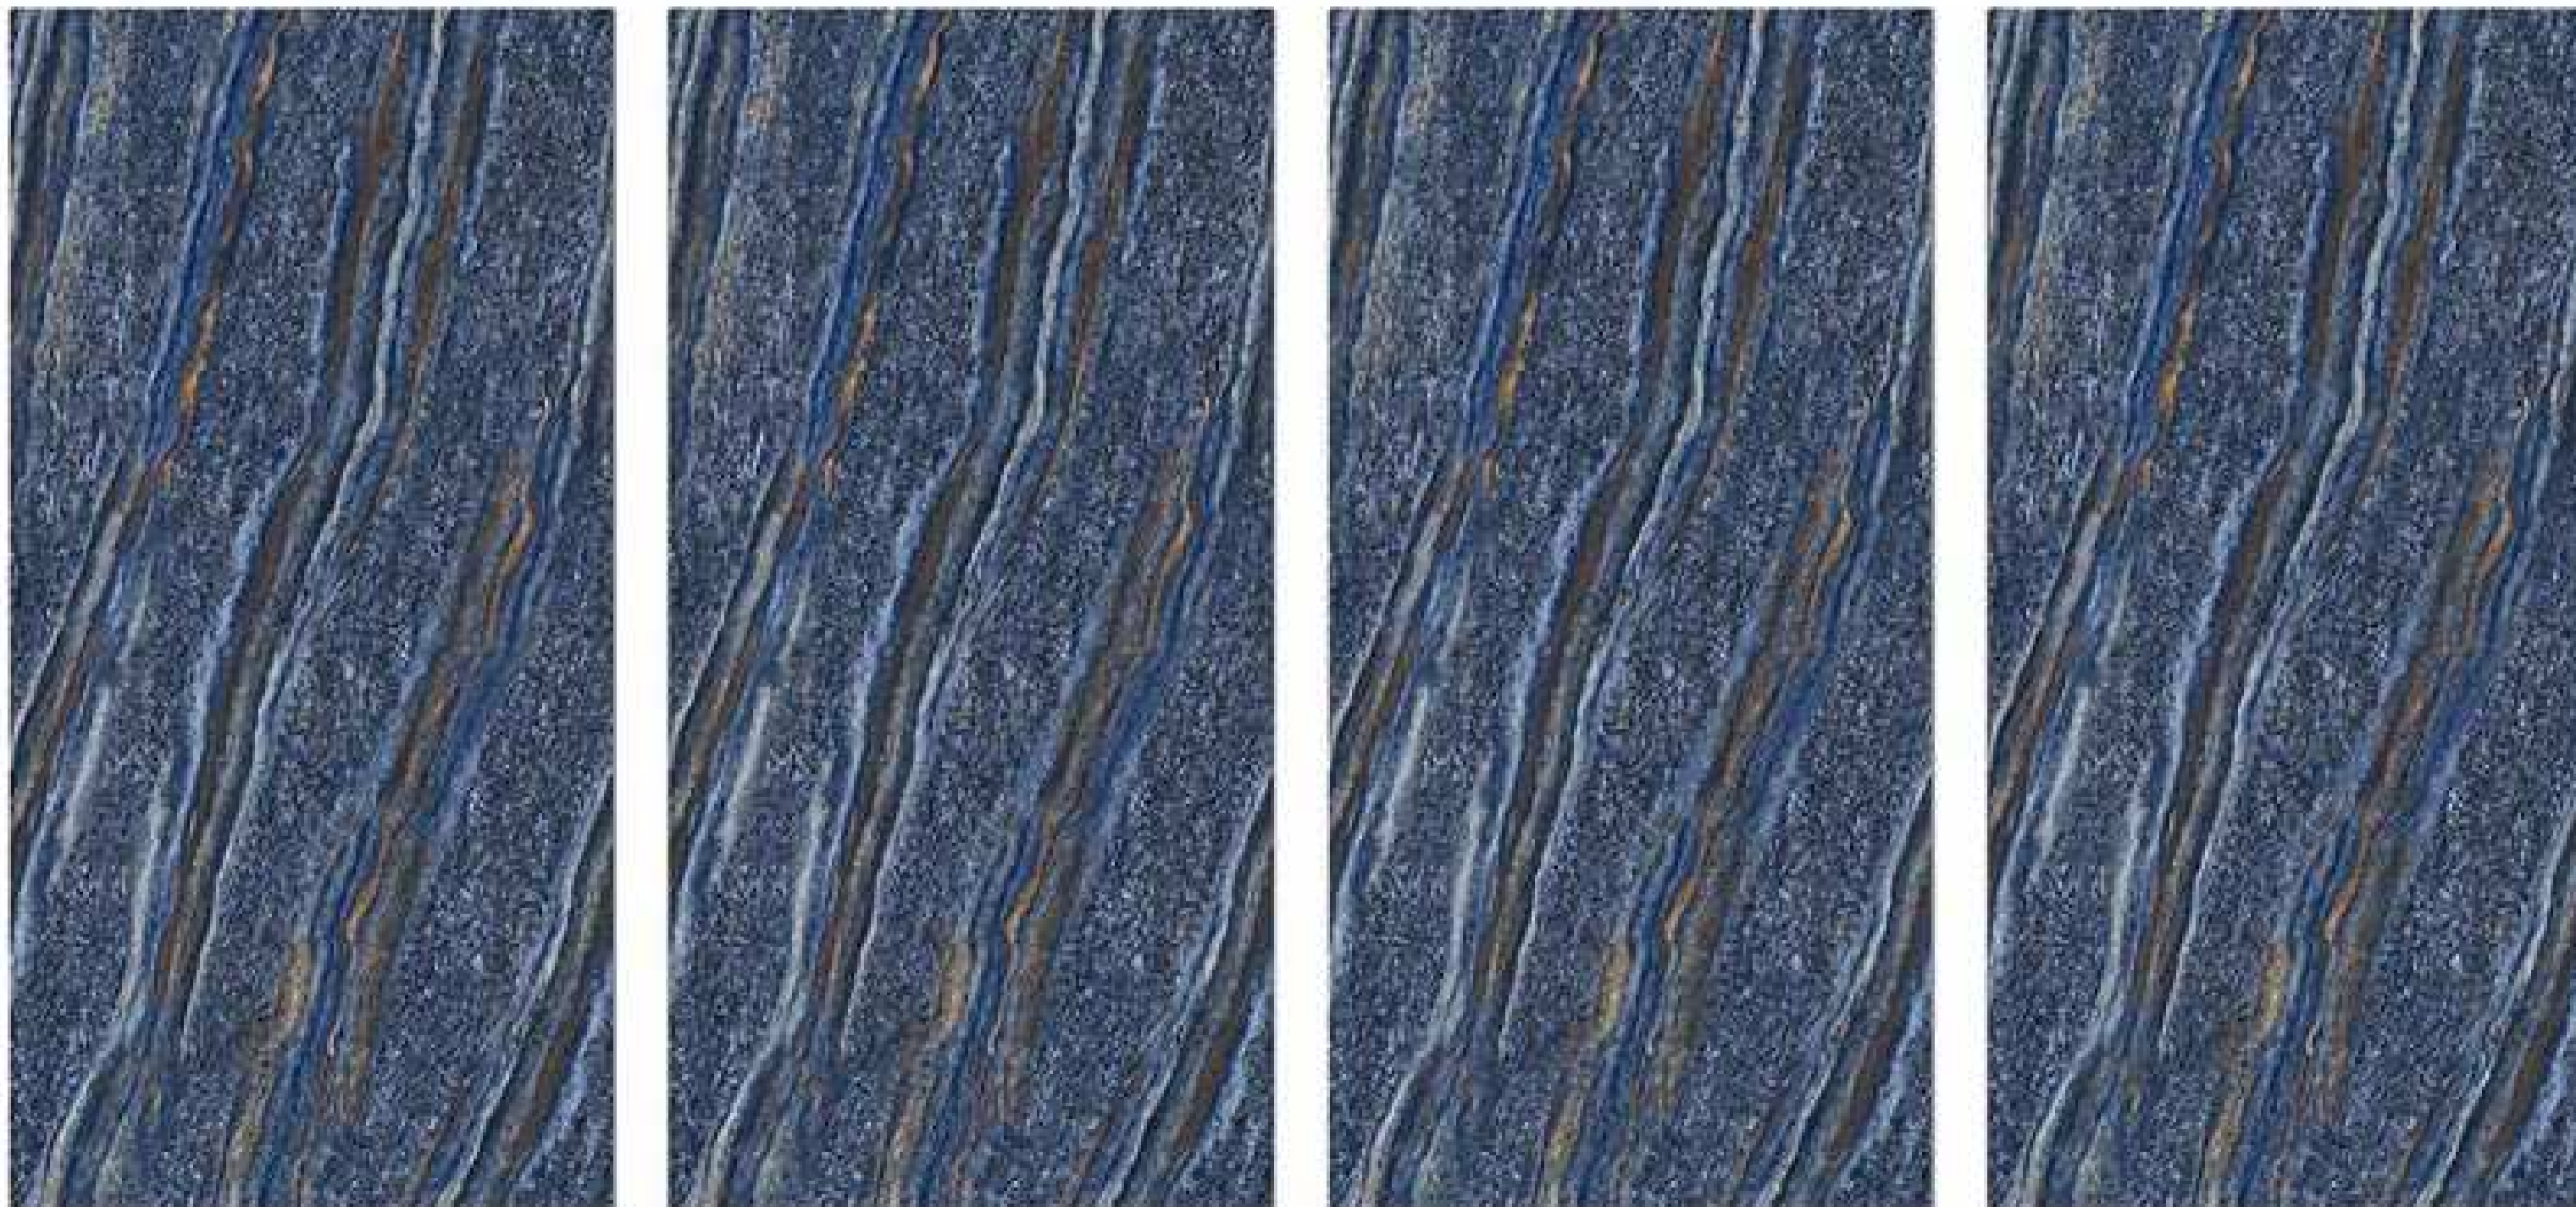

ETHEN AZULE

GLOSSY FINISH

**GVT&
PGVT**

600X1200MM

RANDOM FACE

HIGH
STRENGTH

MULTIPLE
APPLICATION

ECO
FRIENDLY

ZERO
MAINTENANCE

* The visual colour of this product is differ from the actual product colour. Refer the product sample for actual colour.