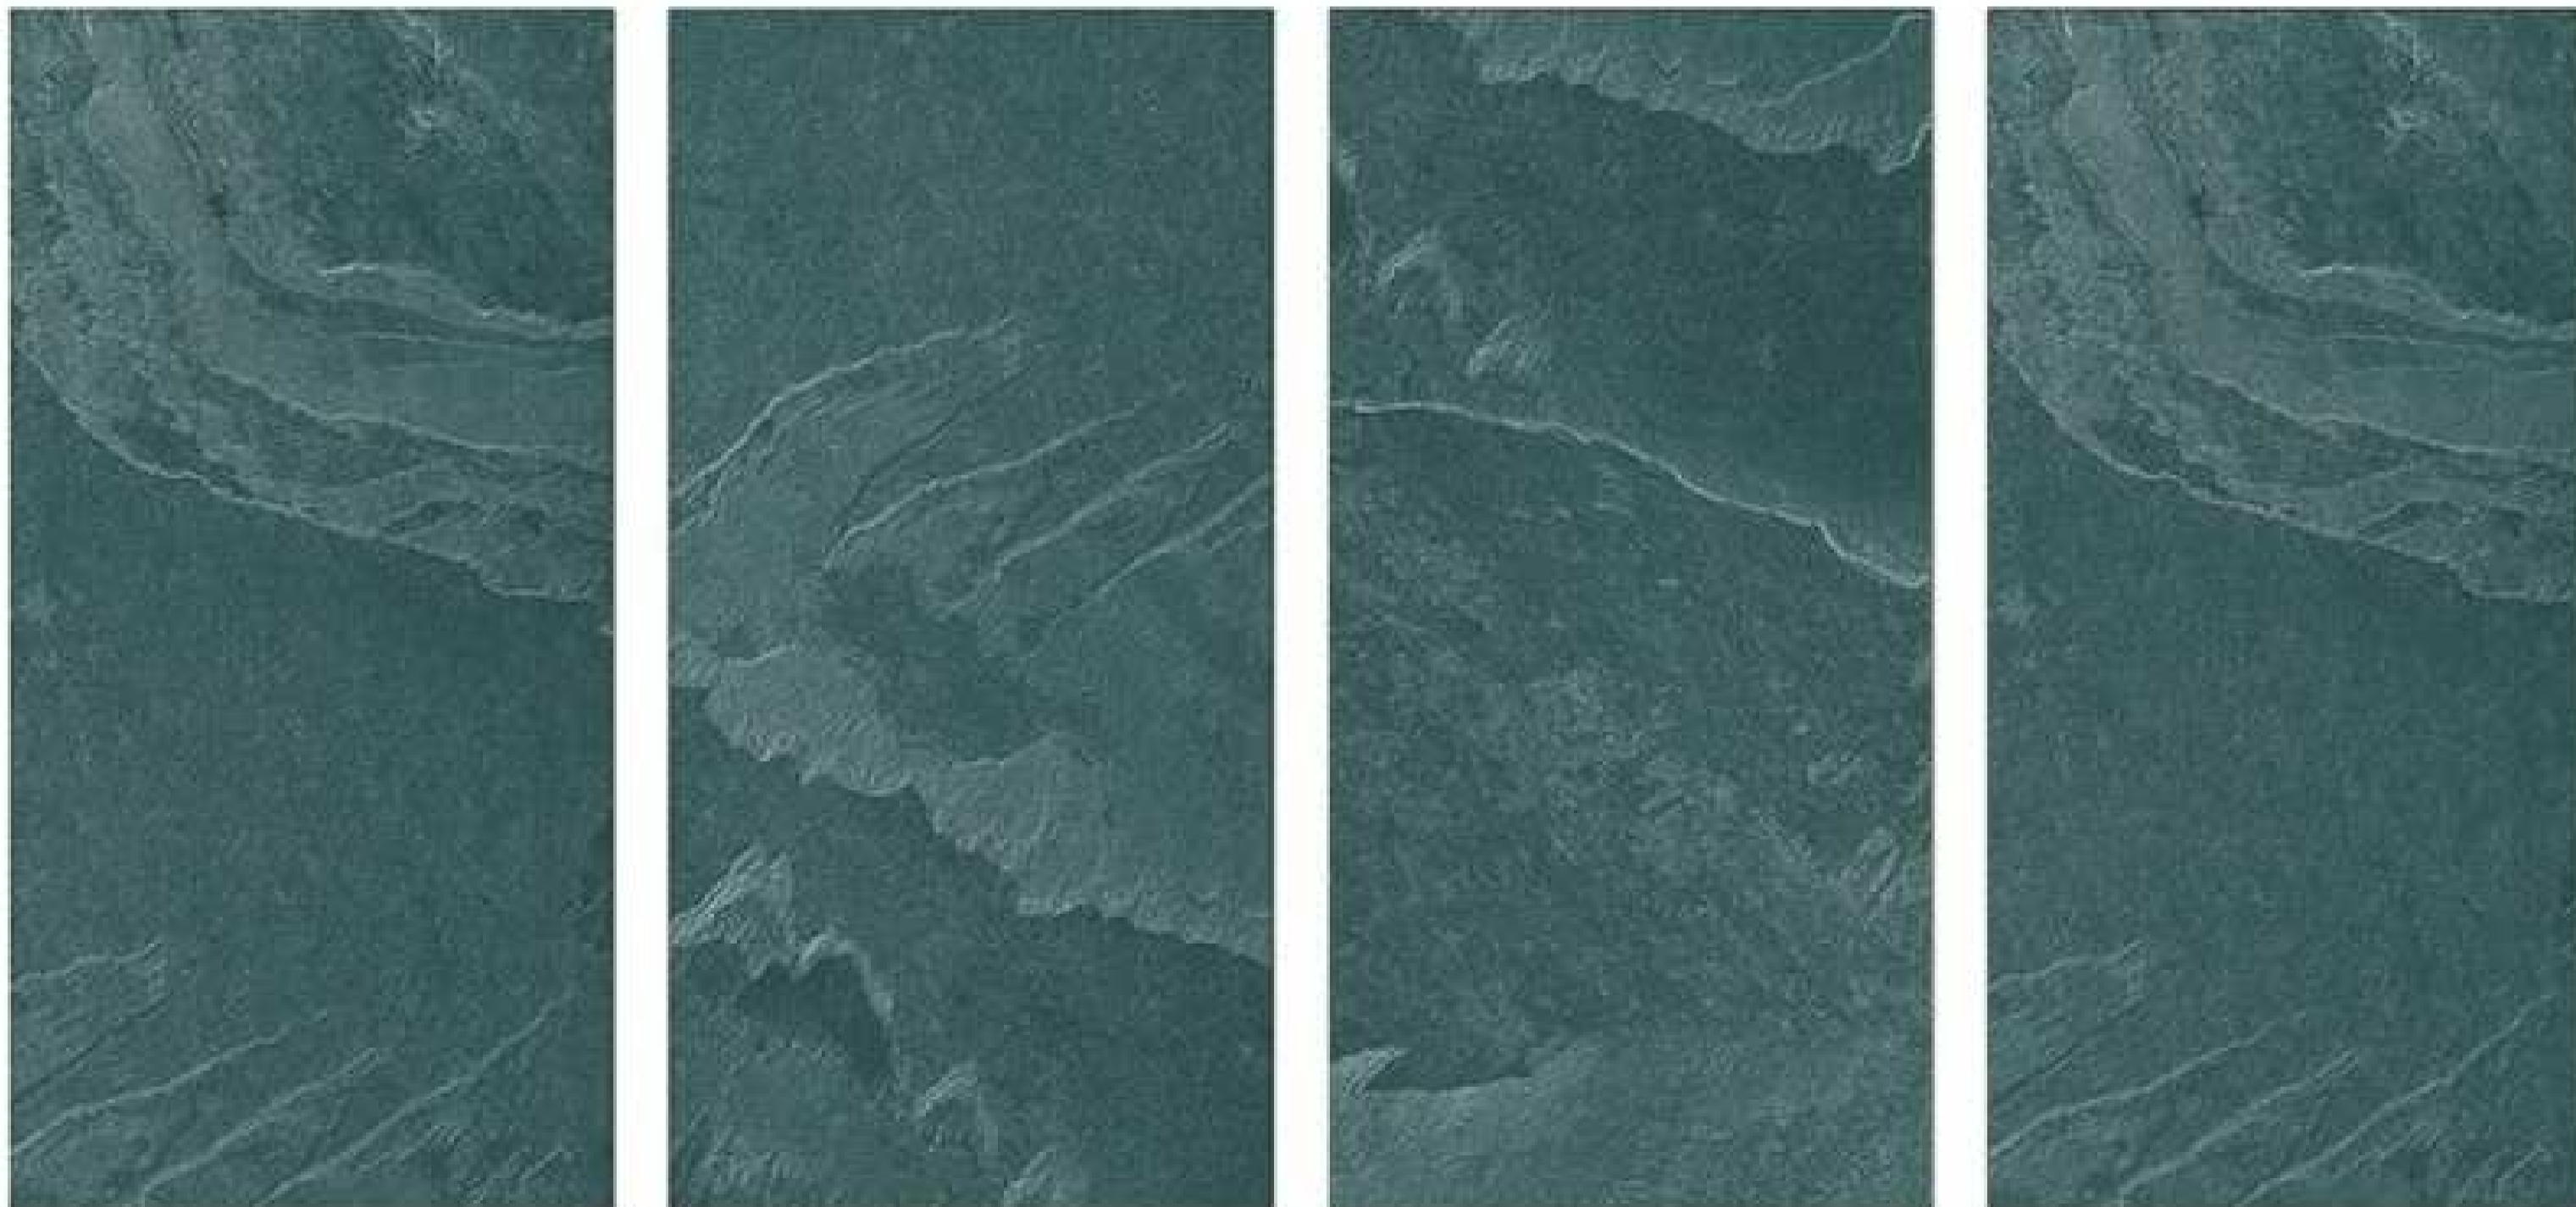

AUSTIN GREEN

GLOSSY FINISH

**GVT &
PGVT**
600 X 1200 MM

RANDOM FACE

HIGH
STRENGTH

MULTIPLE
APPLICATION

ECO
FRIENDLY

ZERO
MAINTENANCE

* The visual colour of this product is differ from the actual product colour. Refer the product sample for actual colour.