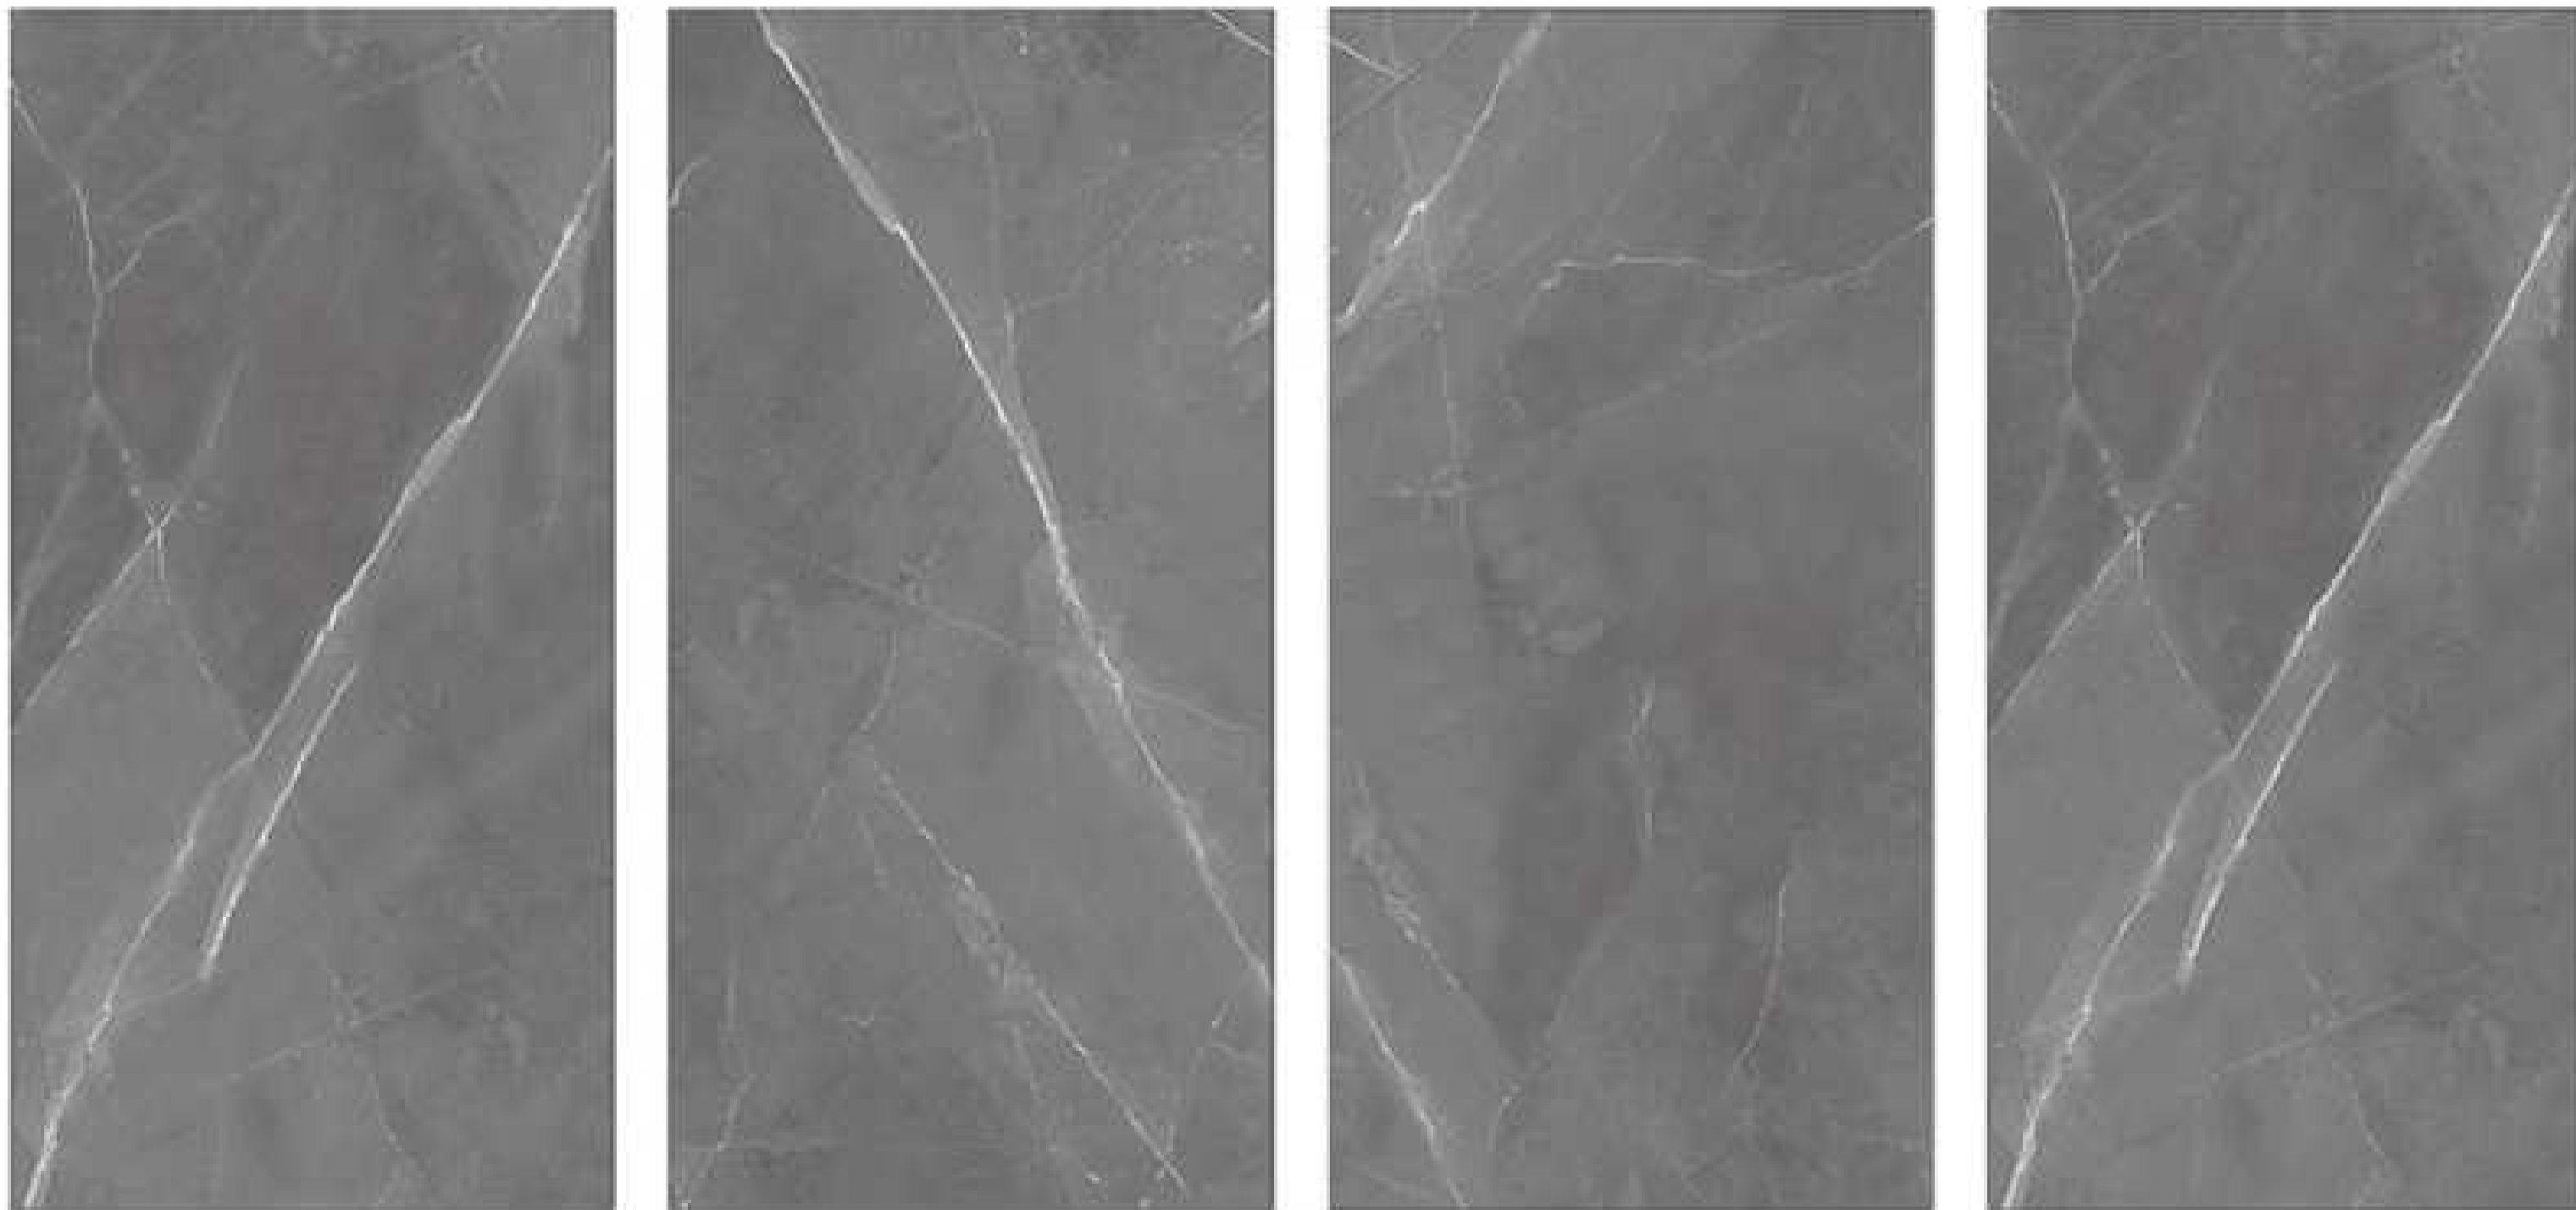

ASTON GREY

GLOSSY FINISH

**GVT &
PGVT**
600 X 1200 MM

RANDOM FACE

HIGH
STRENGTH

MULTIPLE
APPLICATION

ECO
FRIENDLY

ZERO
MAINTENANCE

* The visual colour of this product is differ from the actual product colour. Refer the product sample for actual colour.