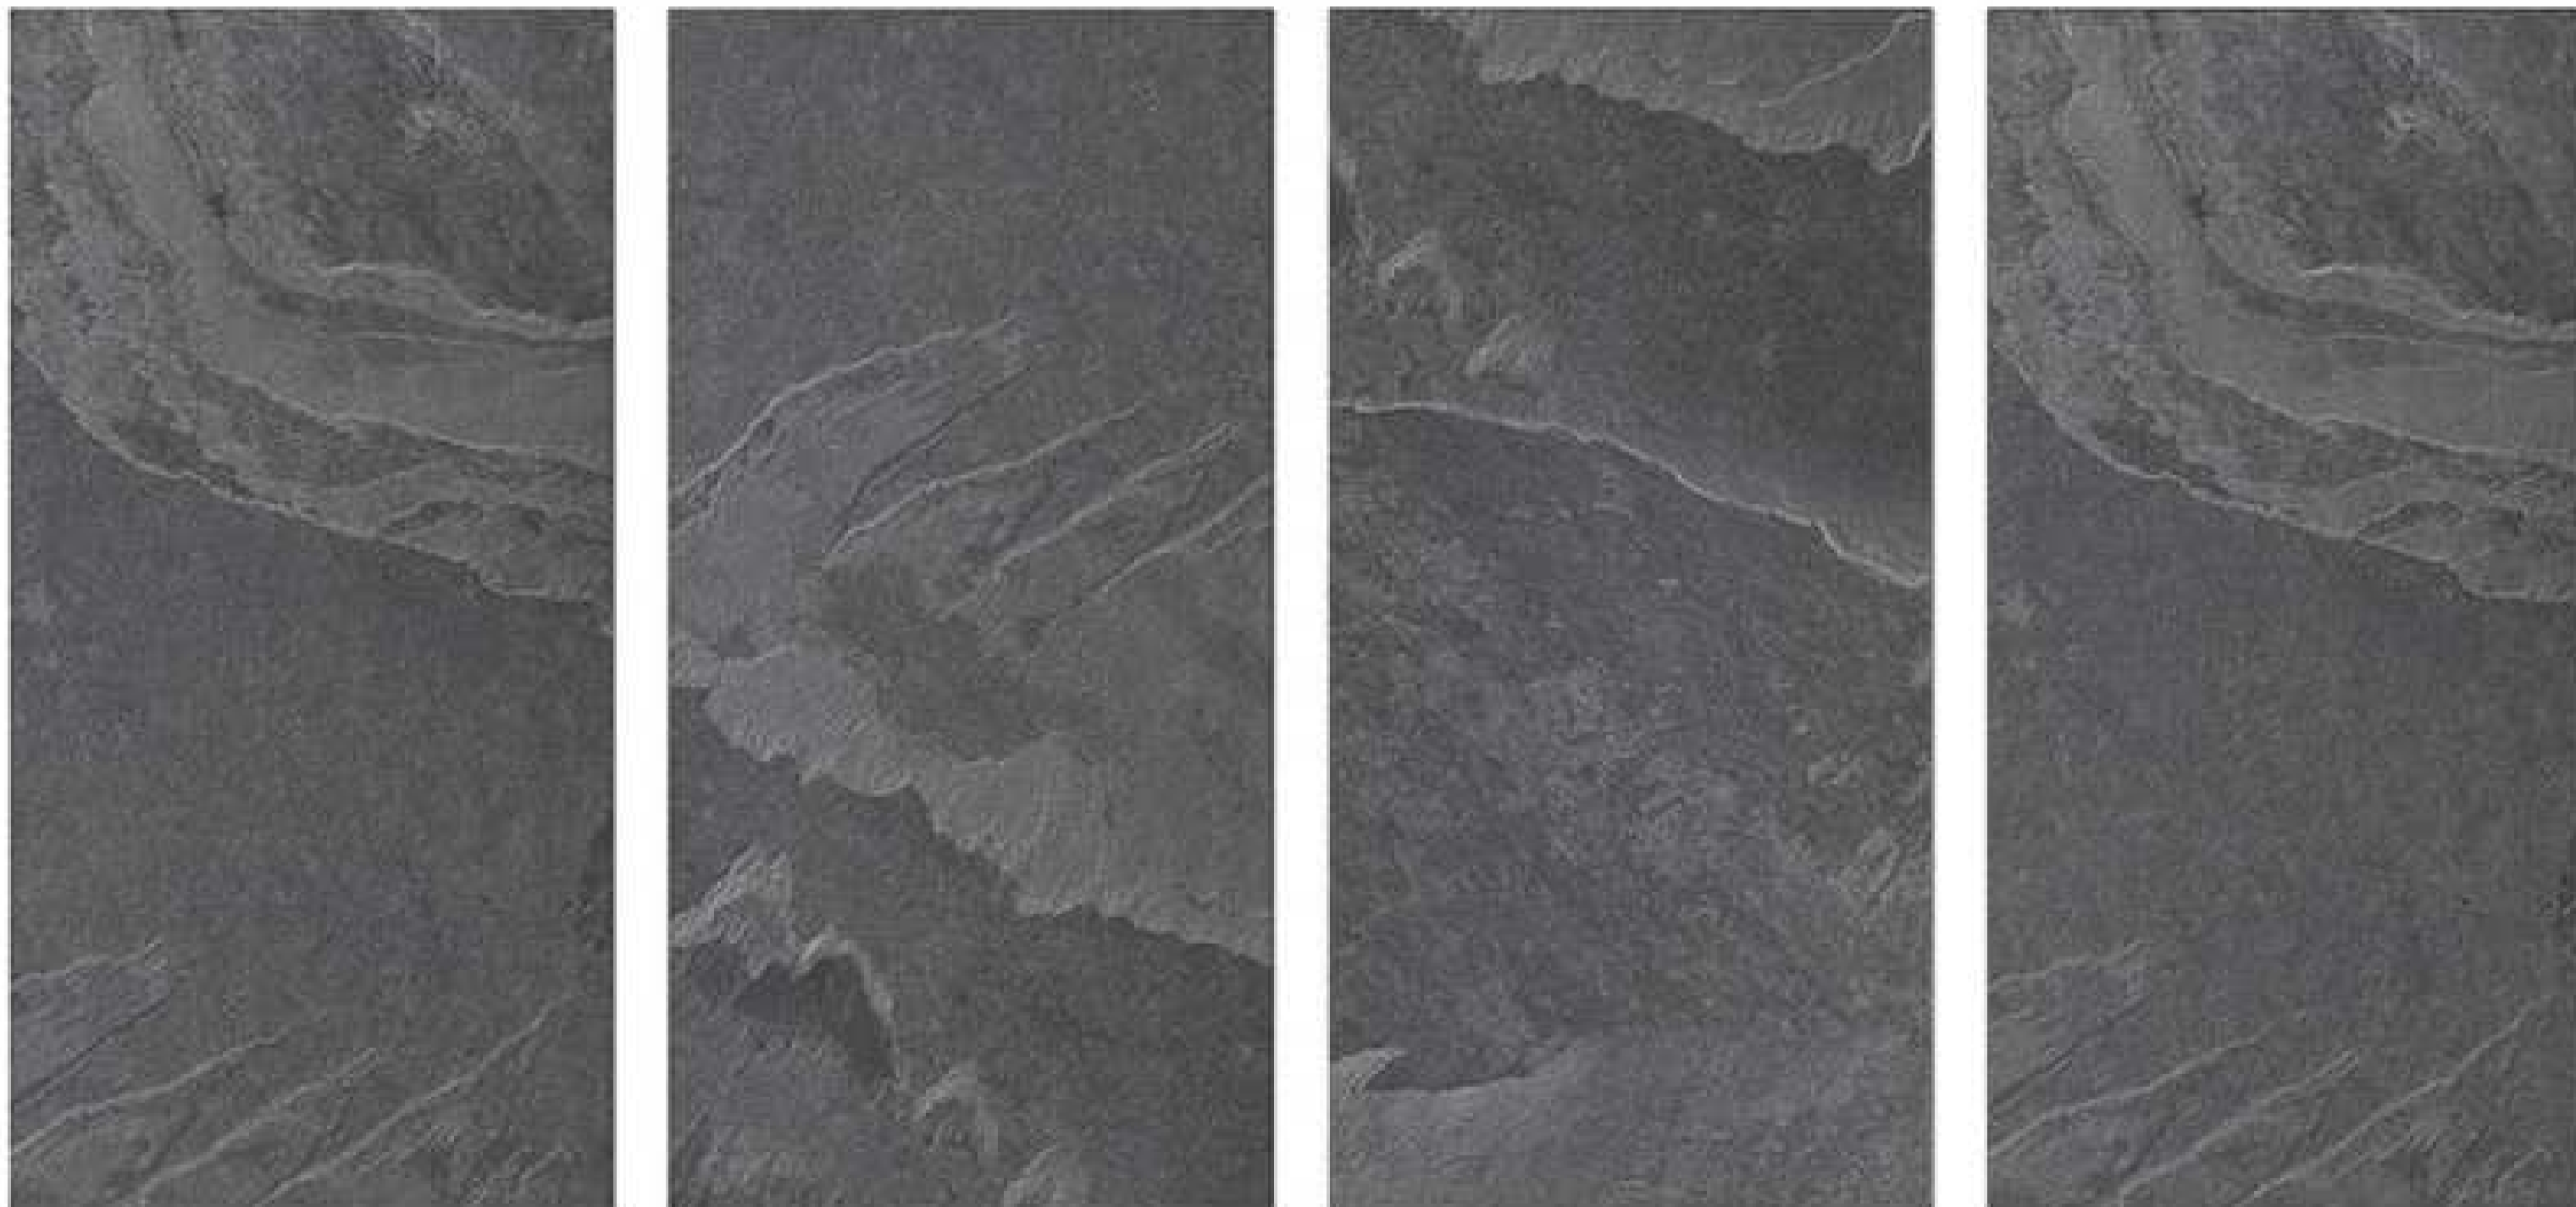

ECO
FRIENDLY

ZERO
MAINTENANCE

AUSTIN NERO

GLOSSY FINISH

**GVT &
PGVT**
600 X 1200 MM

RANDOM FACE

HIGH
STRENGTH

MULTIPLE
APPLICATION