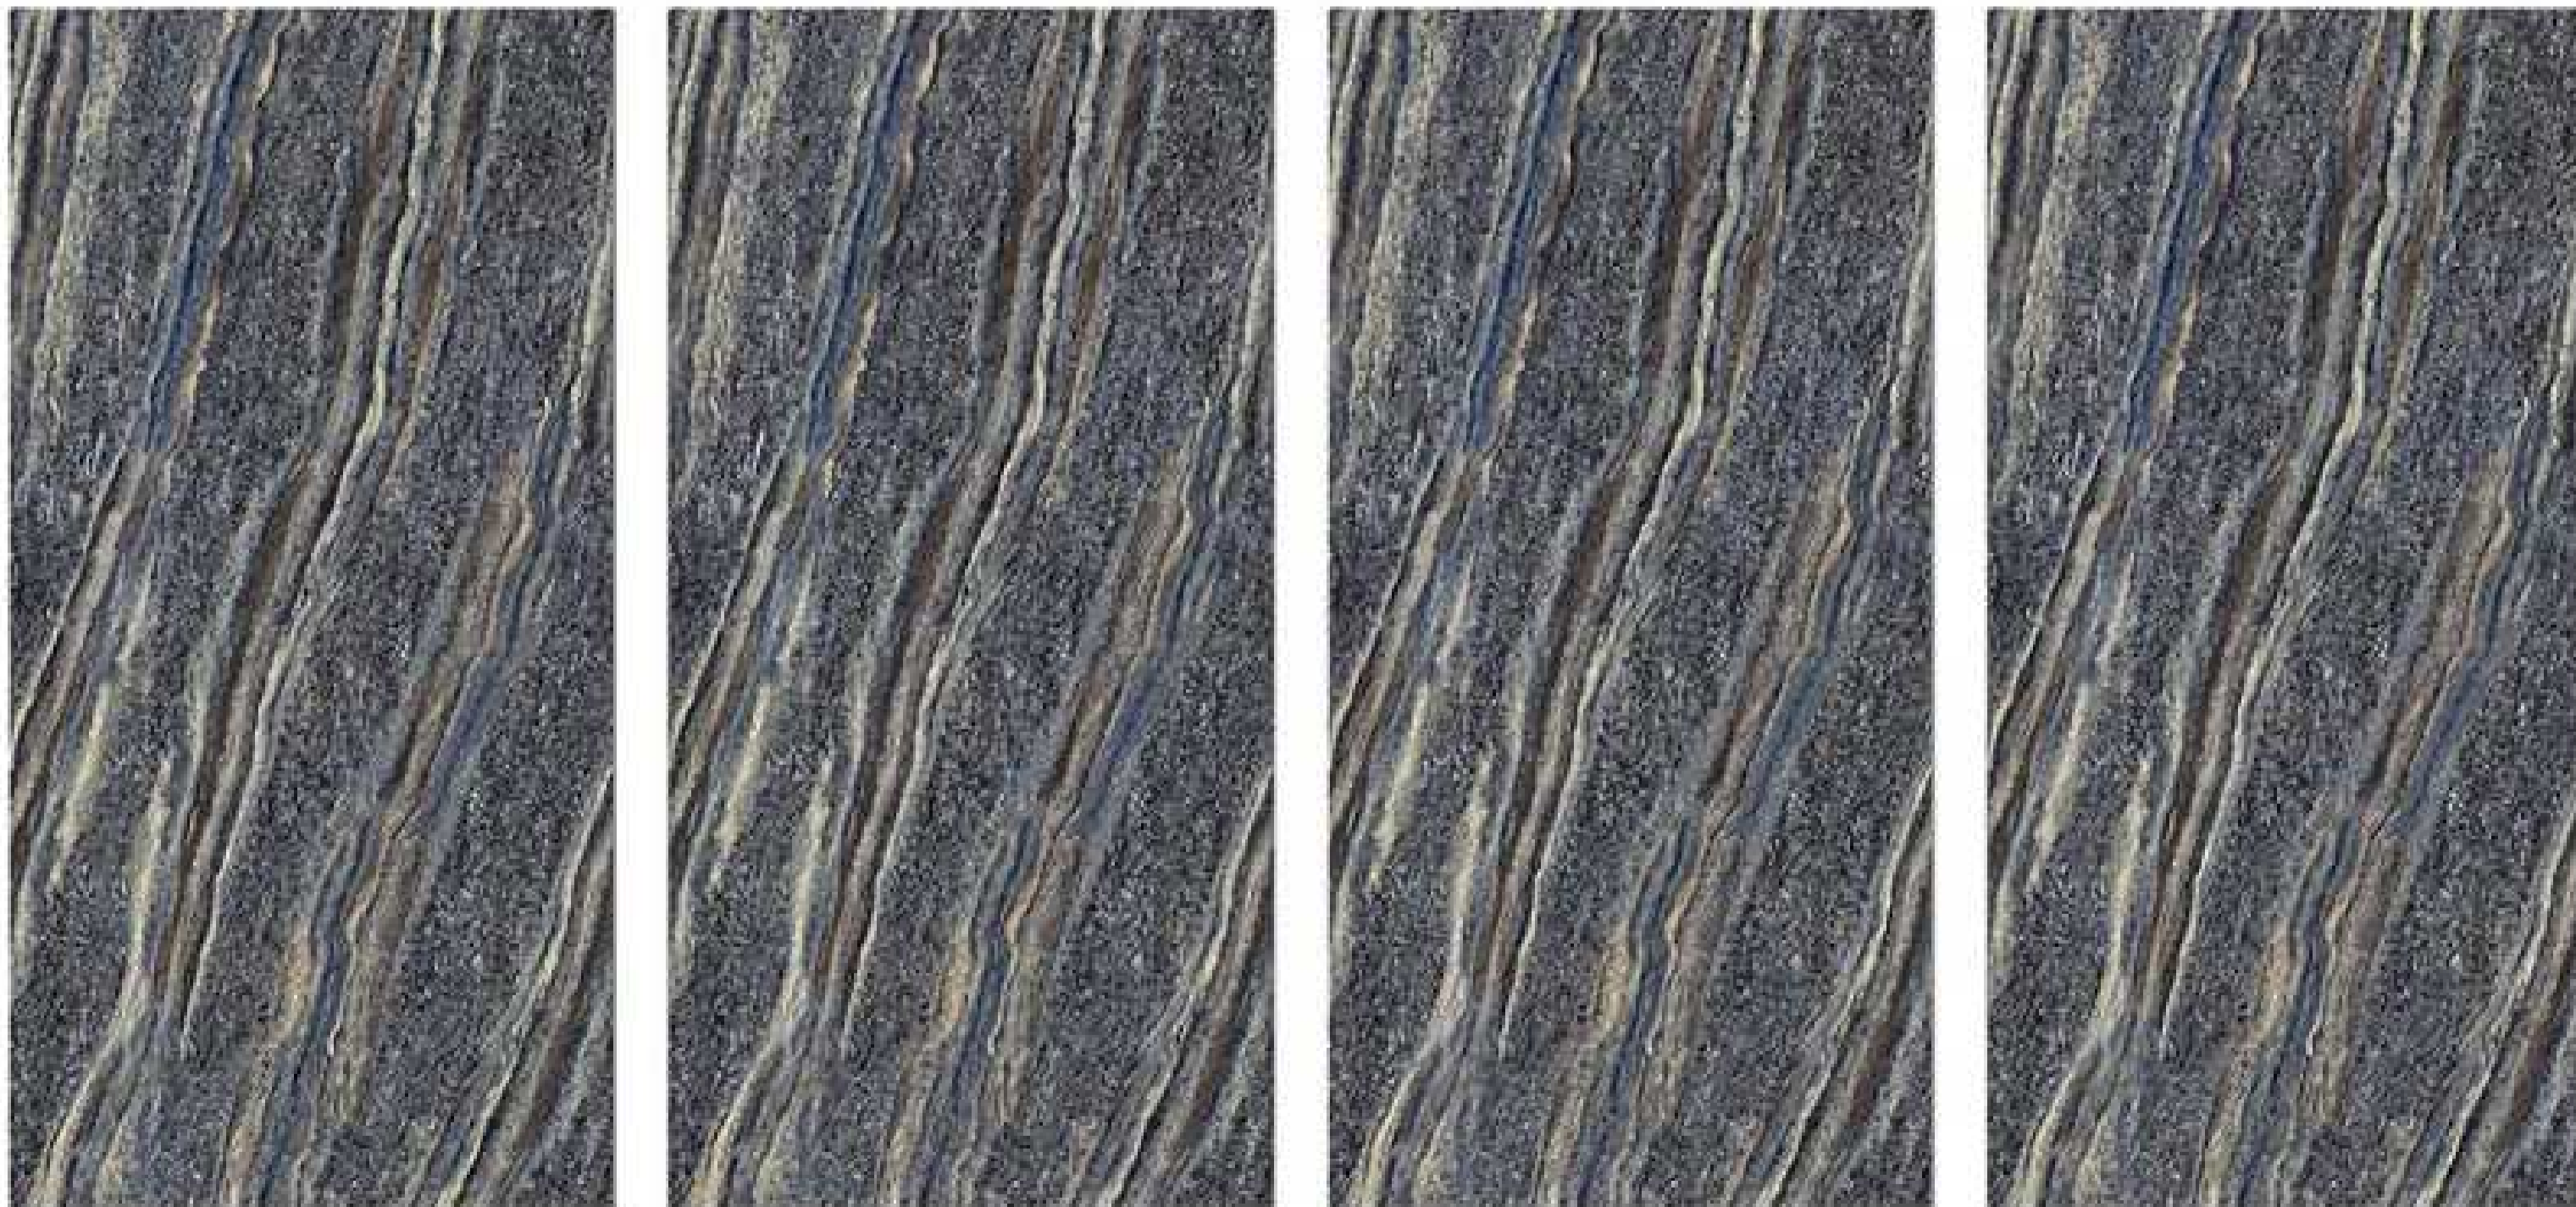

ETHEN TUSK

GLOSSY FINISH

**GVT &
PGVT**

600 X 1200 MM

RANDOM FACE

HIGH
STRENGTH

MULTIPLE
APPLICATION

ECO
FRIENDLY

ZERO
MAINTENANCE

* The visual colour of this product is differ from the actual product colour. Refer the product sample for actual colour.