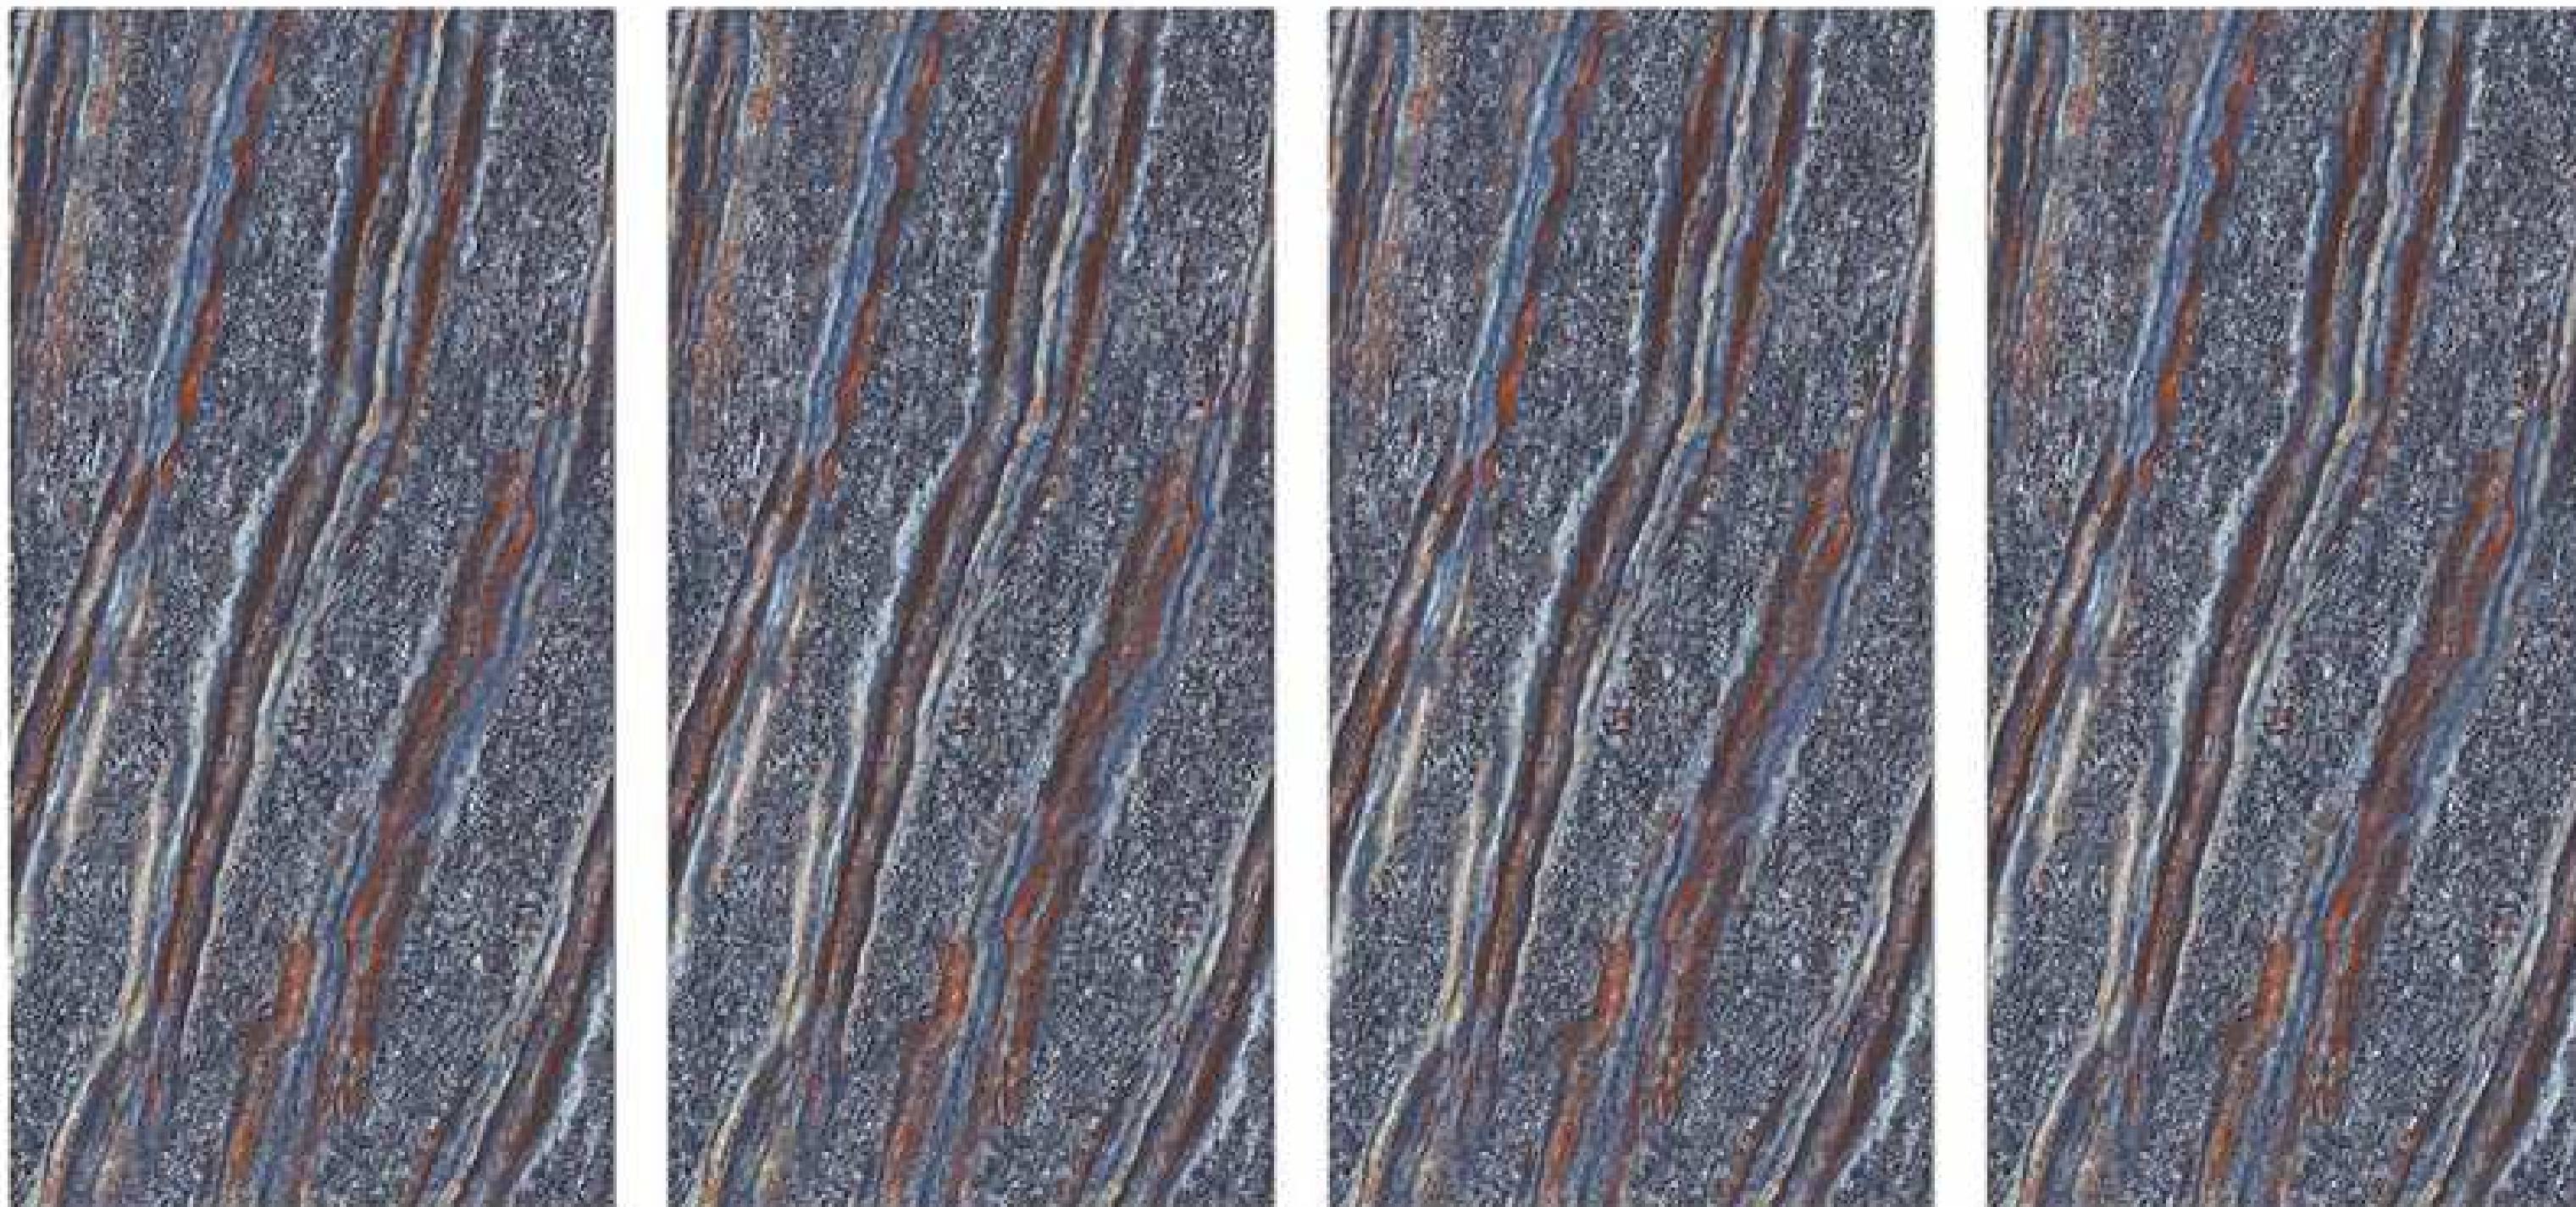

RANDOM FACE

HIGH
STRENGTH

MULTIPLE
APPLICATION

ECO
FRIENDLY

ZERO
MAINTENANCE

* The visual colour of this product is differ from the actual product colour. Refer the product sample for actual colour.

ETHEN GREY