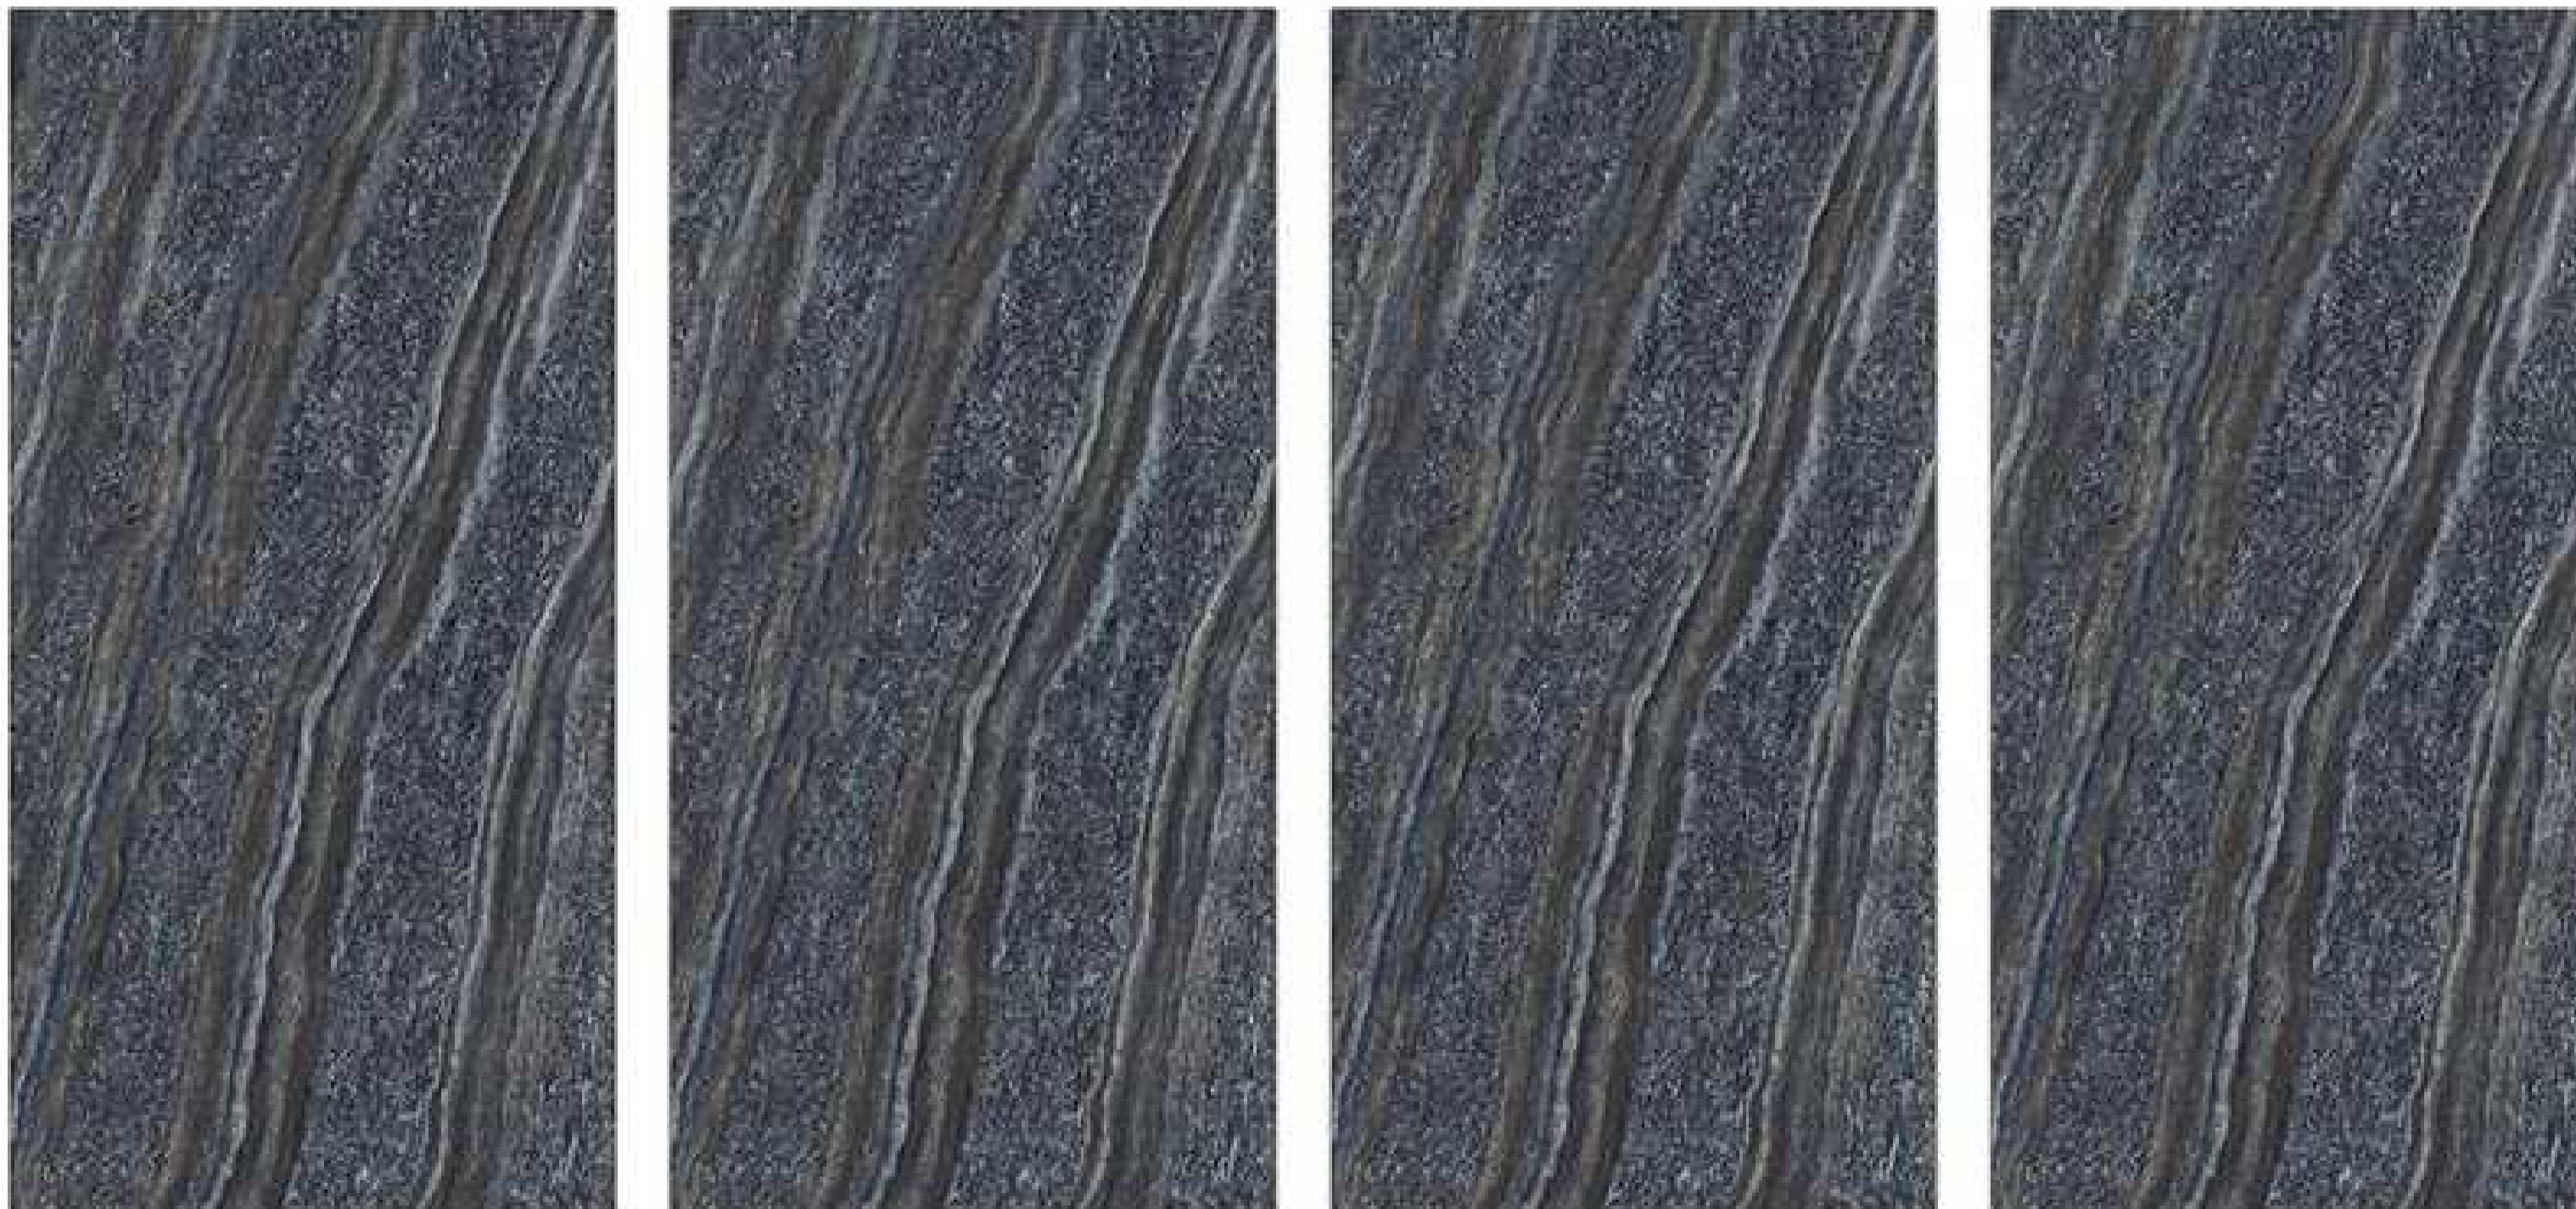

ETHEN MULTI

GLOSSY FINISH

**GVT &
PGVT**
600 X 1200 MM

RANDOM FACE

HIGH
STRENGTH

MULTIPLE
APPLICATION

ECO
FRIENDLY

ZERO
MAINTENANCE

* The visual colour of this product is differ from the actual product colour. Refer the product sample for actual colour.